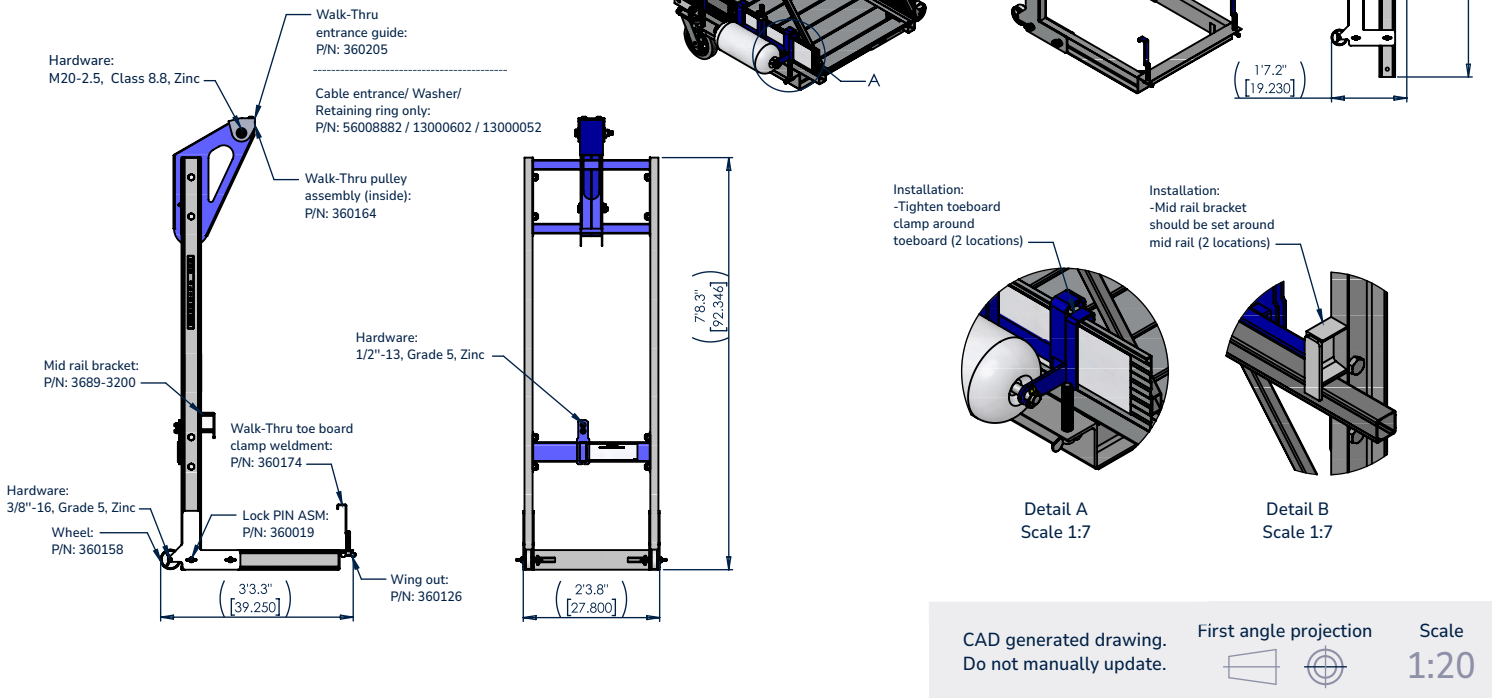

Moveable Walk-Thru Stirrup

360130-DATASHEET

Description

- Moveable Walk-thru Stirrup, for use with Sky Stage Ultra.

Summary

- Can be used with hoists rated up to 1500 lbs.
- Walk-Thru Hoist Mount Bar w/ Secondary Sky Lock - Compact (P/N: 360247) - See separate spec sheet for details.

INFORMATION

360130-DATASHEET

Dimensions	39.25"x27.8"x92.35" (WxDxH)
Material	Steel, Aluminum
Weight	124.1 lbs
Finish	Blue Powder Coat (Steel)

The information contained in this drawing is the sole property of Sky Climber. Any reproduction in part or whole without the written permission of Sky Climber is prohibited.