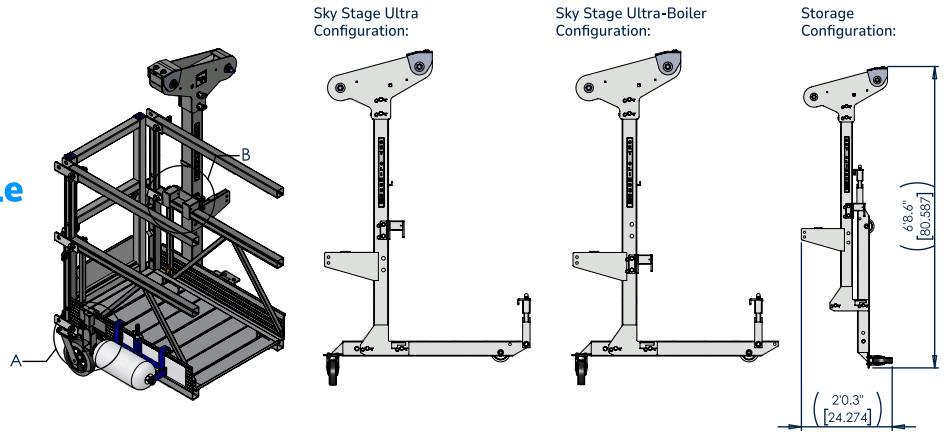

Moveable Walk-by Low Profile Stirrup

361030-DATASHEET

Description

- Moveable Walk-By Low Profile Stirrup, for use with Sky Stage Ultra and Sky Stage Ultra - Boiler.

Summary

- Can be used with hoists rated up to 1500 lbs.

Additional Accessories Available

- Two Point Attachment (P/N: 361054)
- Dual Sky Lock Assembly (P/N: 3838-0100)
- HLL Midrail Mount (P/N: 3712-2910)

See separate spec sheet for details.

Detail A
Scale 1:7

Detail B
Scale 1:7

CAD generated drawing.
Do not manually update.

First angle projection

Scale
1:20

INFORMATION

361030-DATASHEET

| | |
|------------|-----------------------------------|
| Dimensions | 44.28"x8.0"x71.59" (WxDxH) |
| Weight | 133.0 lbs |
| Material | Steel |
| Finish | Galvanized |