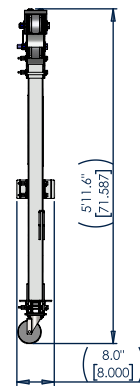

Moveable Walk-by Low Profile Stirrup

361030-DATASHEET

Description

- Moveable Walk-By Low Profile Stirrup, for use with Sky Stage Ultra and Sky Stage Ultra - Boiler.

Summary

- Can be used with hoists rated up to 1500 lbs.

Additional Accessories Available

- Two Point Attachment (P/N: 361054)
- Dual Sky Lock Assembly (P/N: 3838-0100)
- HLL Midrail Mount (P/N: 3712-2910)

See separate spec sheet for details.

Detail A
Scale 1:7

Detail B
Scale 1:7

CAD generated drawing.
Do not manually update.

First angle projection

Scale
1:20

INFORMATION

361030-DATASHEET

| | |
|------------|-----------------------------------|
| Dimensions | 44.28"x8.0"x71.59" (WxDxH) |
| Weight | 133.0 lbs |
| Material | Steel |
| Finish | Galvanized |