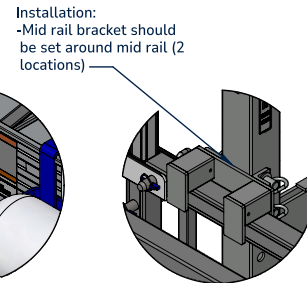

Moveable Walk-by Low Profile Stirrup

361030-DATASHEET

Description

- Moveable Walk-By Low Profile Stirrup, for use with Sky Stage Ultra and Sky Stage Ultra - Boiler.

Summary

- Can be used with hoists rated up to 1500 lbs.

Additional Accessories Available

- Two Point Attachment (P/N: 361054)
- Dual Sky Lock Assembly (P/N: 3838-0100)
- HLL Midrail Mount (P/N: 3712-2910)

See separate spec sheet for details.

Detail A
Scale 1:7