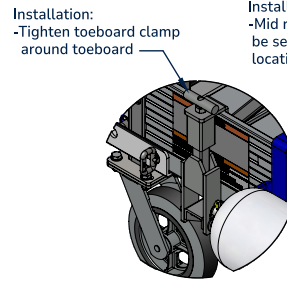

Moveable Walk-by Low Profile Stirrup

361030-DATASHEET

Description

- Moveable Walk-By Low Profile Stirrup, for use with Sky Stage Ultra and Sky Stage Ultra - Boiler.

Summary

- Can be used with hoists rated up to 1500 lbs.

Additional Accessories Available

- Two Point Attachment (P/N: 361054)
- Dual Sky Lock Assembly (P/N: 3838-0100)
- HLL Midrail Mount (P/N: 3712-2910)

See separate spec sheet for details.

Detail A
Scale 1:7

Detail B
Scale 1:7

CAD generated drawing.
Do not manually update.

First angle projection

Scale
1:20

INFORMATION

361030-DATASHEET

| | |
|------------|-----------------------------------|
| Dimensions | 44.28"x8.0"x71.59" (WxDxH) |
| Weight | 133.0 lbs |
| Material | Steel |
| Finish | Galvanized |