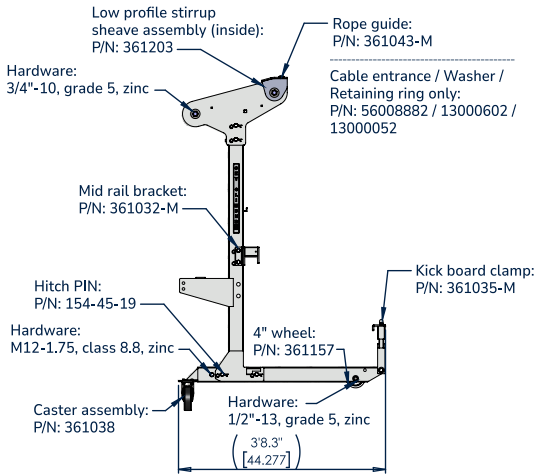

Moveable Walk-by Low Profile Stirrup

361030-DATASHEET

Description

- Moveable Walk-By Low Profile Stirrup, for use with Sky Stage Ultra and Sky Stage Ultra - Boiler.

Summary

- Can be used with hoists rated up to 1500 lbs.

Additional Accessories Available

- Two Point Attachment (P/N: 361054)
- Dual Sky Lock Assembly (P/N: 3838-0100)
- HLL Midrail Mount (P/N: 3712-2910)

See separate spec sheet for details.

Detail A
Scale 1:7

Detail B
Scale 1:7

CAD generated drawing.
Do not manually update.

First angle projection

Scale
1:20

INFORMATION

361030-DATASHEET

| | |
|------------|-----------------------------------|
| Dimensions | 44.28"x8.0"x71.59" (WxDxH) |
| Weight | 133.0 lbs |
| Material | Steel |
| Finish | Galvanized |