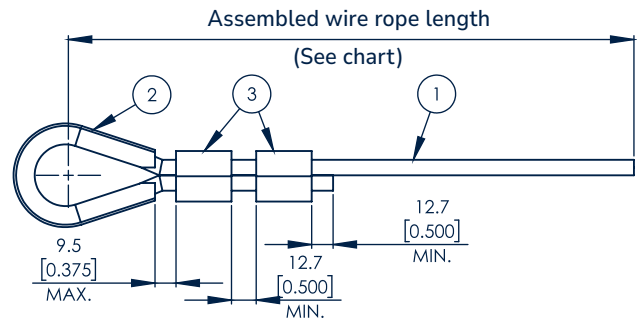

Swaged wire rope