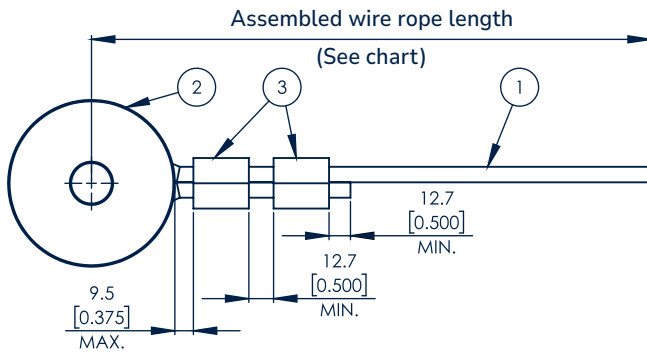

Wire rope cut (non-swaged)

WIRE ROPE PART NUMBER DECRYPTION

51008306	xxx		x	
Standard Wire Rope P/N	Nothing Present	5,000 ft Spool	Nothing Present	Normal Wire Rope
	1 digit	Length (ft)		
	2 digit	Length (ft)	"S" Present	Swaged Wire Rope
	3 digit	Length (ft)	"S" Present	Swaged and Insulated Wire Rope

ITEM NO.	PART NUMBER	DESCRIPTION	QTY.
1	51008306	Steel Wire Rope, 8mm, 5x26w Galvanized	See Chart
2	119-38	Thimble 3/8" Galv. HD	1*
3	119-70	5/16 Zinc Plated Sleeve (NICOZ515)	2**
4	119-77	Insulated Thimble	1***

*Items only used for p/n's ending in '-s' | **Items only used for p/n's ending in '-s' & '-si' | ***Items only used for p/n's ending in '-si'

Insulated swaged wire rope