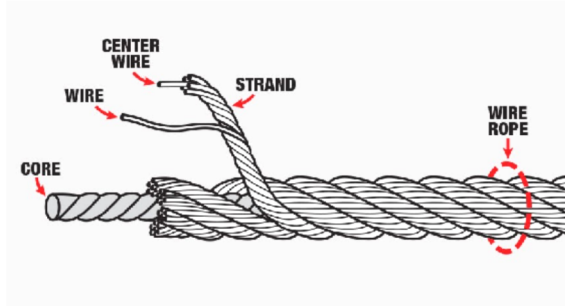

Wire Rope

51008306-DATASHEET

Description

- 5x26 Steel Wire Rope — Custom Length offers the same balanced strength/flexibility construction with cut-to-length convenience for hoists and rigging assemblies.

Wire rope cross section

CAD generated drawing.
Do not manually update.

First angle projection

Scale

1:2

INFORMATION	51008306-DATASHEET
Dimensions	5/16"-5X26 WS-5 Strands, 26 Wires per strands (5/16" is reference only)
Core	FC (P)-Fiber core (Polypropylene) with unique tracer thread
Material	XIP - Extra Improved Plow Steel Grade
Coating	Galvanized
Lubrication	Dry
Lay	RHRL - Right Hand Regular Lay
Wrap	Preformed
Diam	8.0MM ^{+5%}/_{-0%} (8-8.4MM)
Mass	0.243KG/M (0.163 LB/FT) reference only
Breaking load	46.71KN (10,500 LBS)
Must conform to federal specifications	RR-W-410 Type 1 General Purpose Class 2