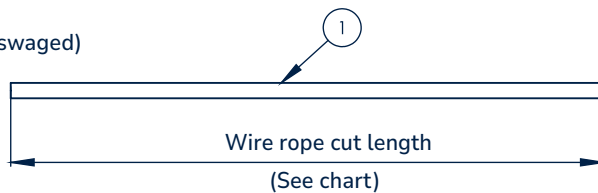

*Items only used for p/n's ending in '-s' | **Items only used for p/n's ending in '-s' & '-si' | ***Items only used for p/n's ending in '-si'

Insulated swaged wire rope

Swaged wire rope

Wire rope cut (non-swaged)

CAD generated drawing.
Do not manually update.

First angle projection

Scale

1:2

The information contained in this drawing is the sole property of Sky Climber. Any reproduction in part or whole without the written permission of Sky Climber is prohibited.