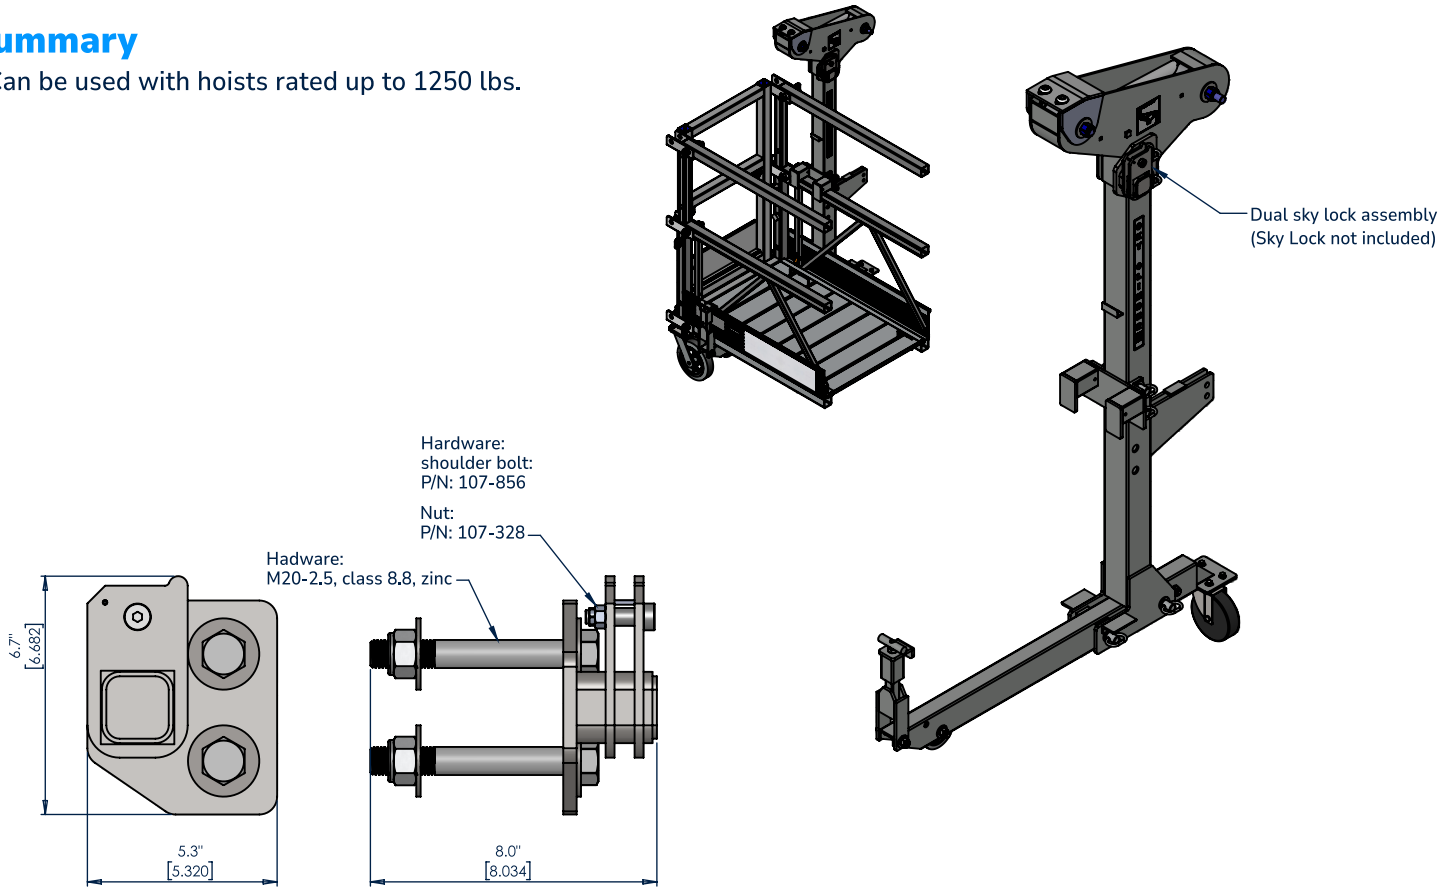

# Dual Sky Lock Assembly For Low Profile Stirrup

3838-0100-DATASHEET

## Description

- Dual Sky Lock Assembly for Low Profile Stirrup, for use with Sky Stage Ultra and Sky Stage Ultra - Boiler.

## Summary

- Can be used with hoists rated up to 1250 lbs.

CAD generated drawing.  
Do not manually update.

First angle projection

Scale

1:20

## 3838-0100-DATASHEET

Dimensions

**5.32"x8.034"x6.682" (WxDxH)**

Weight

**6.2 lbs**

Material

**Steel**

Finish