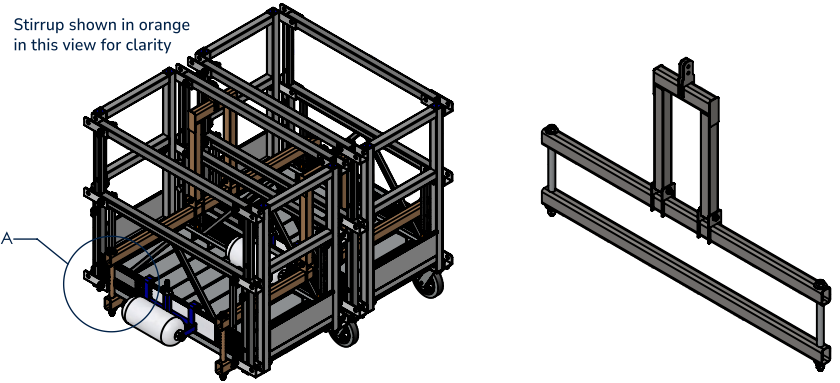

Double Wide Stirrup

3762-DATASHEET

Description

- Double Wide Stirrup, for use with Sky Stage Ultra.

Summary

- Can be used with hoists rated up to 1000 lbs.

Installation:
-Clamp lower and upper members around toeboard using provided hardware

CAD generated drawing.
Do not manually update.

First angle projection

Scale

1:10

INFORMATION

3762-DATASHEET

Dimensions

63.25"x2.75"x45.455" (WxDxH)

Weight

79.4 lbs

Material

Steel

Finish

Blue Powder Coat

The information contained in this drawing is the sole property of Sky Climber. Any reproduction in part or whole without the written permission of Sky Climber is prohibited.