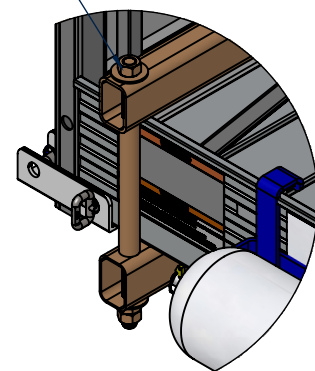

Double Wide Stirrup

3762-DATASHEET

Description

- Double Wide Stirrup, for use with Sky Stage Ultra.

Summary

- Can be used with hoists rated up to 1000 lbs.

Installation:
-Clamp lower and upper members around toeboard using provided hardware

CAD generated drawing.
Do not manually update.

First angle projection

Scale

1:10

INFORMATION

3762-DATASHEET

Dimensions

63.25"x2.75"x45.455" (WxDxH)

Weight

79.4 lbs

Material

Steel

Finish

Blue Powder Coat

The information contained in this drawing is the sole property of Sky Climber. Any reproduction in part or whole without the written permission of Sky Climber is prohibited.