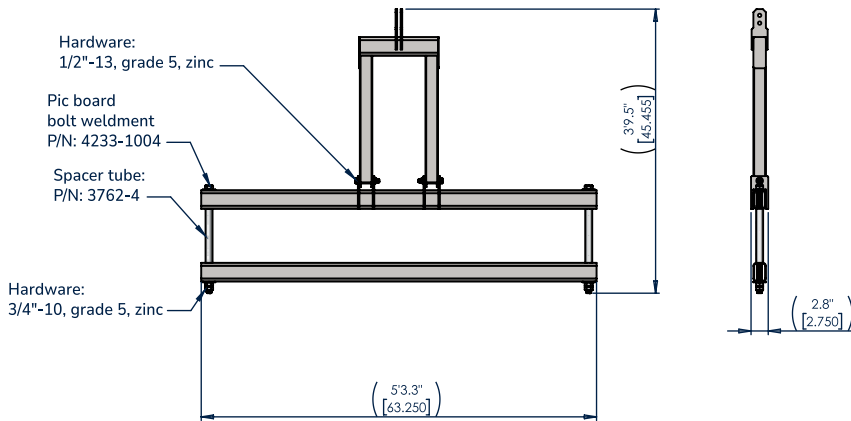

Double Wide Stirrup

3762-DATASHEET

Description

- Double Wide Stirrup, for use with Sky Stage Ultra.

Summary

- Can be used with hoists rated up to 1000 lbs.

Installation:
-Clamp lower and upper members around toeboard using provided hardware

CAD generated drawing.
Do not manually update.

First angle projection

Scale

1:10

INFORMATION

3762-DATASHEET

Dimensions

63.25"x2.75"x45.455" (WxDxH)

Weight

79.4 lbs

Material

Steel

Finish

Blue Powder Coat

The information contained in this drawing is the sole property of Sky Climber. Any reproduction in part or whole without the written permission of Sky Climber is prohibited.