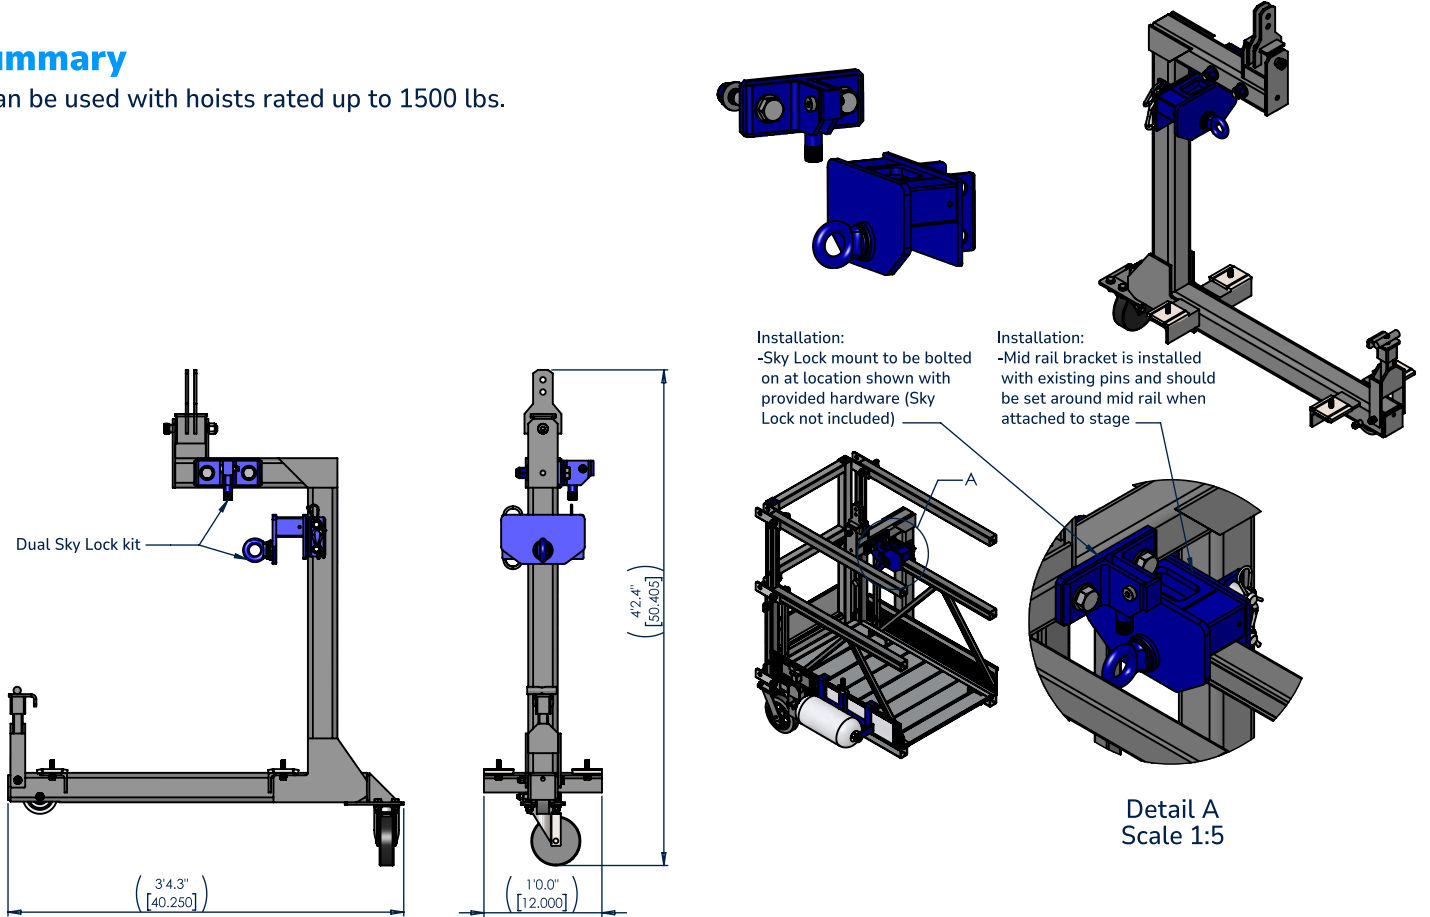

Pass by Dual Sky Lock Kit

3689-3803-DATASHEET

Description

- Pass By Dual Sky Lock Kit, for use with Sky Stage Ultra.

Summary

- Can be used with hoists rated up to 1500 lbs.

CAD generated drawing.
Do not manually update.

First angle projection

Scale

1:10

INFORMATION

3689-3803-DATASHEET

Dimensions

40.25"x12"x50.405" (WxDxH)

Weight

16.8 lbs

Material

Steel

Finish

Blue Powder Coat

The information contained in this drawing is the sole property of Sky Climber. Any reproduction in part or whole without the written permission of Sky Climber is prohibited.