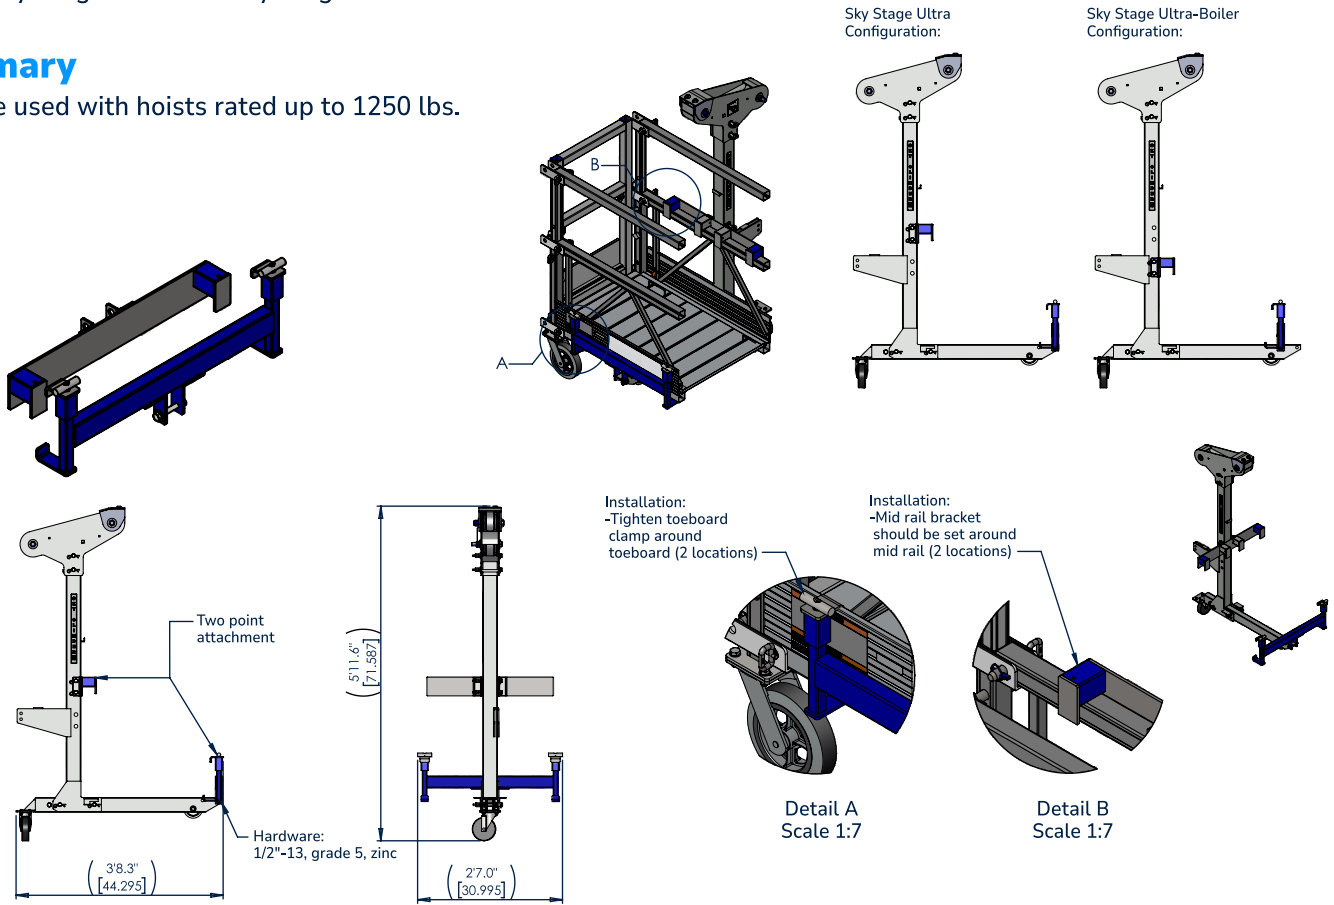

# Two Point Attachment For Low Profile Stirrup

### Description

- Two Point Attachment for Low Profile Stirrup, for use with Sky Stage Ultra and Sky Stage Ultra - Boiler.

### Summary

- Can be used with hoists rated up to 1250 lbs.

CAD generated drawing.  
Do not manually update.

First angle projection

Scale

1:20

### 361054-DATASHEET

Dimensions

**44.295"x30.995"x71.587" (WxDxH)**

Weight

**25.4 lbs**

Material

**Steel**

Finish