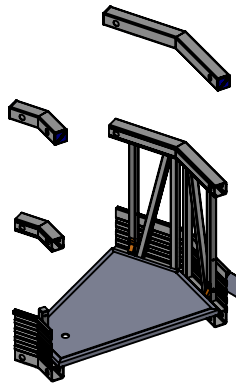

Fixed Corner Combined

3604-300-DATASHEET

Description

- Fixed Corner, 30 Degrees, for use with Sky Stage Ultra.

Summary

- Can be used to configure platform to desired shape.

Installation:
(QTY:12) Lock PIN ASM
required (not included)
P/N: 360019

CAD generated drawing.
Do not manually update.

First angle projection

Scale

1:20

INFORMATION		3604-300-DATASHEET	
Dimensions		23.085"x30.443"x42.0" (WxDxH)	
Weight		16.9 lbs	
Material		Aluminum	
Finish		None	

Fixed Corner Combined

3604-465-DATASHEET

Description

- Fixed Corner, 45 Degrees, for use with Sky Stage Ultra.

Summary

- Can be used to configure platform to desired shape.

CAD generated drawing.
Do not manually update.

Dimensions

61.714"x50.702"x42.047" (WxDxH)

Weight

77.7 lbs

Material

Aluminum

Finish

None