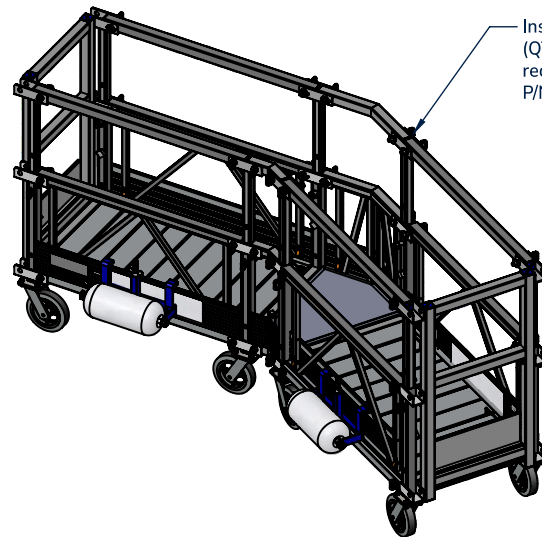

Fixed Corner Combined

3604-300-DATASHEET

Description

- Fixed Corner, 30 Degrees, for use with Sky Stage Ultra.

Summary

- Can be used to configure platform to desired shape.

Installation:
(QTY:12) Lock PIN ASM
required (not included)
P/N: 360019

CAD generated drawing.
Do not manually update.

First angle projection

Scale

1:20

INFORMATION		3604-300-DATASHEET	
Dimensions		23.085"x30.443"x42.0" (WxDxH)	
Weight		16.9 lbs	
Material		Aluminum	
Finish		None	

Fixed Corner Combined

3604-465-DATASHEET

Description

- Fixed Corner, 45 Degrees, for use with Sky Stage Ultra.

Summary

- Can be used to configure platform to desired shape.

CAD generated drawing.
Do not manually update.

Dimensions

61.714"x50.702"x42.047" (WxDxH)

Weight

77.7 lbs

Material

Aluminum

Finish

None