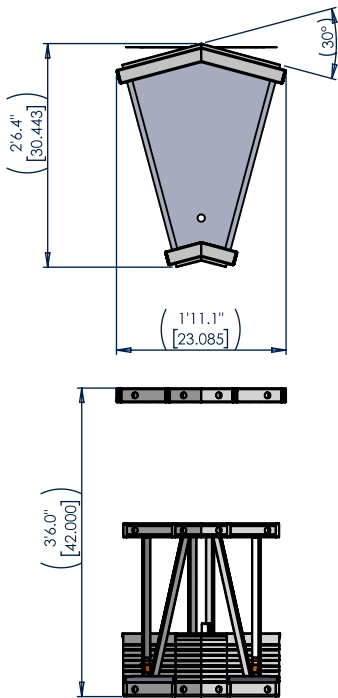

Fixed Corner Combined

3604-300-DATASHEET

Description

- Fixed Corner, 30 Degrees, for use with Sky Stage Ultra.

Summary

- Can be used to configure platform to desired shape.

Installation:
(QTY:12) Lock PIN ASM
required (not included)
P/N: 360019

CAD generated drawing.
Do not manually update.

First angle projection

Scale

1:20

INFORMATION		3604-300-DATASHEET	
Dimensions		23.085"x30.443"x42.0" (WxDxH)	
Weight		16.9 lbs	
Material		Aluminum	
Finish		None	

First angle projection

Scale

1:20

INFORMATION

3604-465-DATASHEET

Dimensions

29.485"x32.076"x42.047" (WxDxH)

Weight

Dimensions

61.714"x50.702"x42.047" (WxDxH)

Weight

77.7 lbs

Material

Aluminum

Finish

None