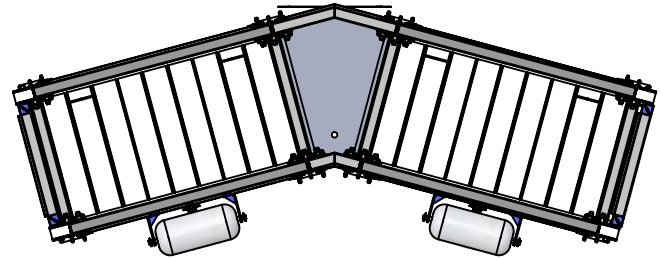

Fixed Corner Combined

3604-300-DATASHEET

Description

- Fixed Corner, 30 Degrees, for use with Sky Stage Ultra.

Summary

- Can be used to configure platform to desired shape.

Installation:
(QTY:12) Lock PIN ASM
required (not included)
P/N: 360019

CAD generated drawing.
Do not manually update.

First angle projection

Scale

1:20

INFORMATION		3604-300-DATASHEET	
Dimensions		23.085"x30.443"x42.0" (WxDxH)	
Weight		16.9 lbs	
Material		Aluminum	
Finish		None	

Fixed Corner Combined

3604-465-DATASHEET

Description

- Fixed Corner, 45 Degrees, for use with Sky Stage Ultra.

Summary

- Can be used to configure platform to desired shape.

CAD generated drawing.
Do not manually update.

Dimensions

61.714"x50.702"x42.047" (WxDxH)

Weight

77.7 lbs

Material

Aluminum

Finish

None