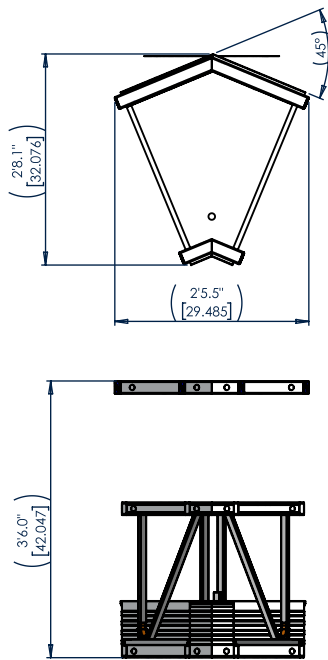

CAD generated drawing.
Do not manually update.

First angle projection

Scale

1:20

INFORMATION		3604-300-DATASHEET	
Dimensions		23.085"x30.443"x42.0" (WxDxH)	
Weight		16.9 lbs	
Material		Aluminum	
Finish		None	

Fixed Corner Combined

3604-465-DATASHEET

Description

- Fixed Corner, 45 Degrees, for use with Sky Stage Ultra.

Summary

- Can be used to configure platform to desired shape.

CAD generated drawing.
Do not manually update.

First angle projection

Scale

1:20

INFORMATION

3604-465-DATASHEET

Dimensions

29.485"x32.076"x42.047" (WxDxH)

Weight

Dimensions

61.714"x50.702"x42.047" (WxDxH)

Weight

77.7 lbs

Material

Aluminum

Finish

None