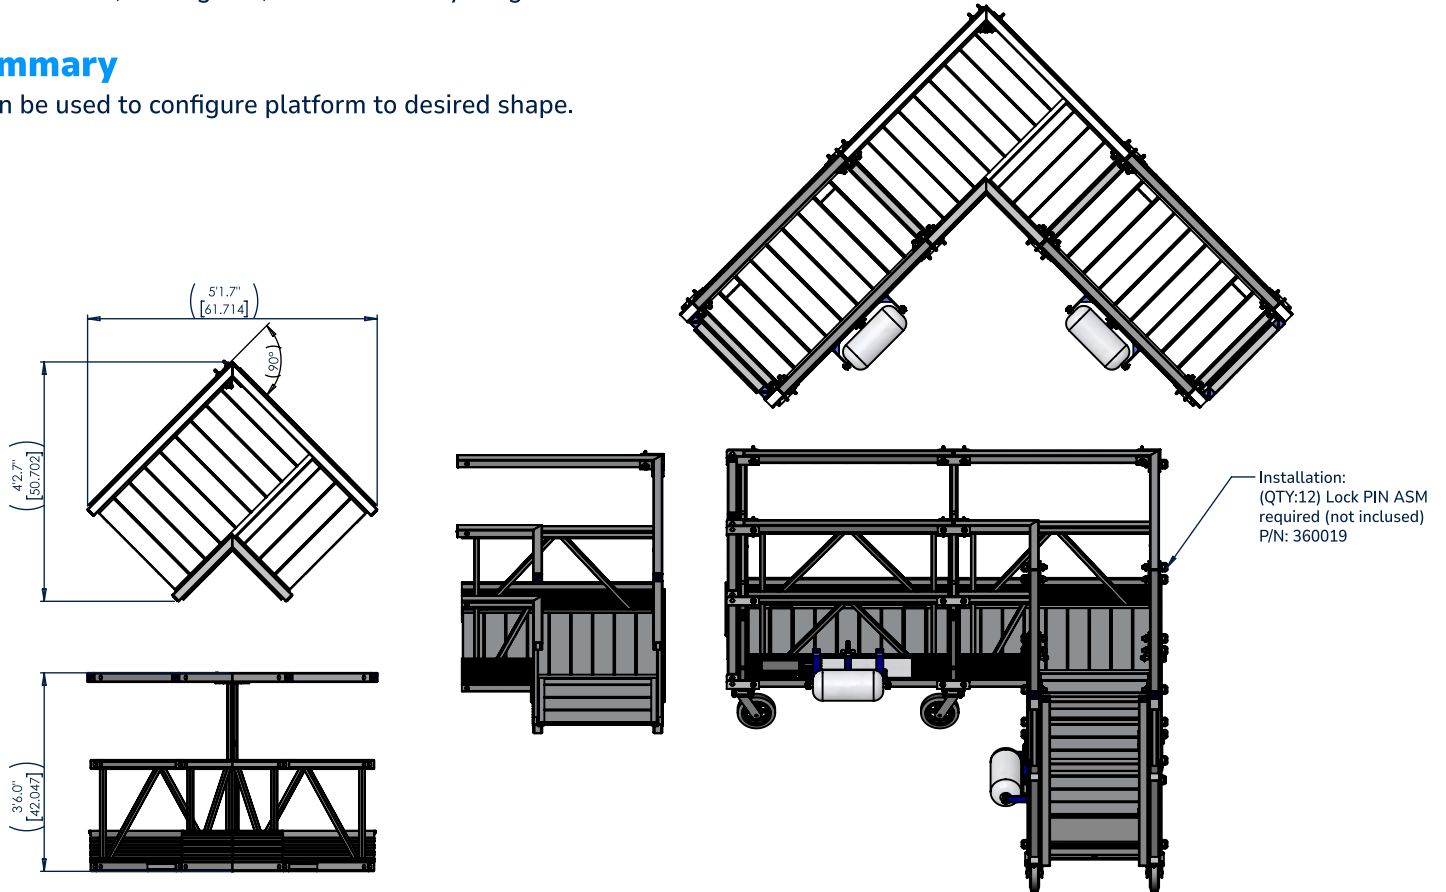

Fixed Corner Combined

3604-465-DATASHEET

Description

- Fixed Corner, 45 Degrees, for use with Sky Stage Ultra.

Summary

- Can be used to configure platform to desired shape.

CAD generated drawing.
Do not manually update.

© 2026 Sky Climber, LLC. All rights reserved. Specifications subject to change without notice.

Fixed Corner Combined

3604-900-DATASHEET

Description

- Fixed Corner, 90 Degrees, for use with Sky Stage Ultra.

Summary

- Can be used to configure platform to desired shape.

CAD generated drawing.
Do not manually update.

First angle projection

Scale

1:20

INFORMATION

3604-900-DATASHEET

Dimensions

61.714"x50.702"x42.047" (WxDxH)

Weight

77.7 lbs

Material

Aluminum

Finish

None