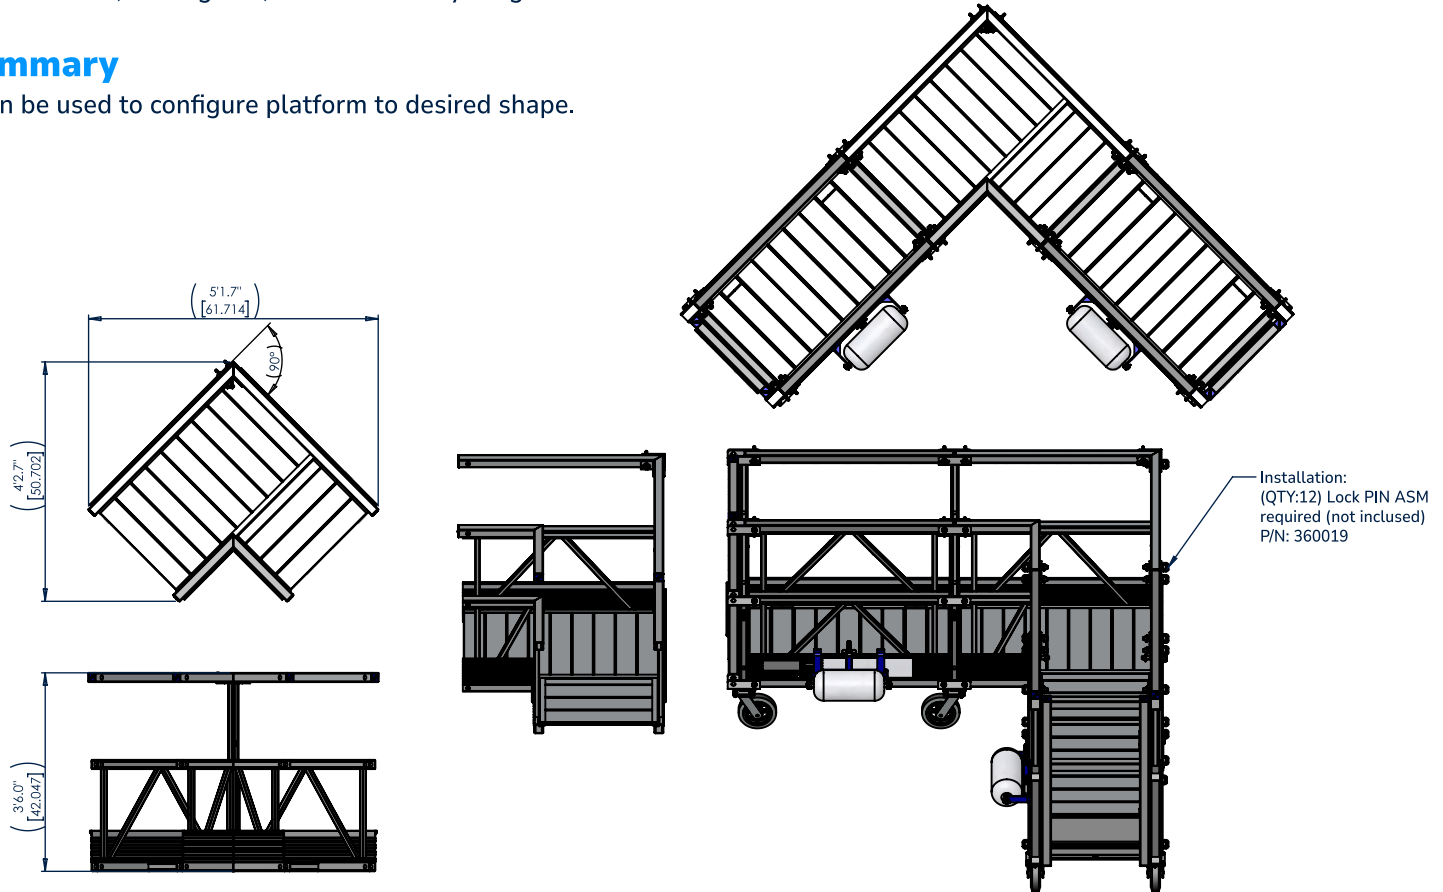

Fixed Corner 90 Degrees

3604-900-DATASHEET

Description

- Fixed Corner, 90 Degrees, for use with Sky Stage Ultra.

Summary

- Can be used to configure platform to desired shape.

CAD generated drawing.
Do not manually update.

First angle projection

Scale

1:20

INFORMATION	3604-900-DATASHEET
Dimensions	61.714"x50.702"x42.047" (WxDxH)
Weight	77.7 lbs
Material	Aluminum
Finish	None

The information contained in this drawing is the sole property of Sky Climber. Any reproduction in part or whole without the written permission of Sky Climber is prohibited.