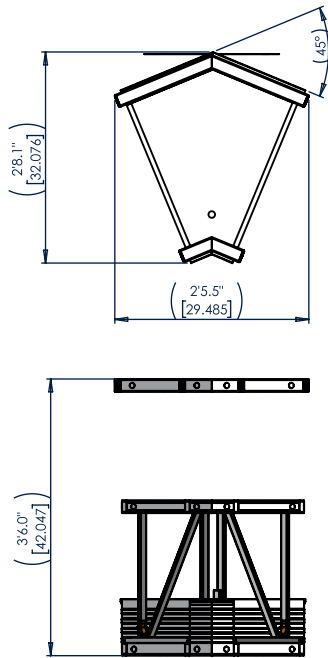

Fixed Corner 45 Degrees

3604-465-DATASHEET

Description

- Fixed Corner, 45 Degrees, for use with Sky Stage Ultra.

Summary

- Can be used to configure platform to desired shape.

CAD generated drawing.
Do not manually update.

First angle projection

Scale

1:20

INFORMATION

3604-465-DATASHEET

Dimensions

29.485" x 32.076" x 42.047" (WxDxH)

Weight

26.2 lbs

Material

Aluminum

Finish

None

The information contained in this drawing is the sole property of Sky Climber. Any reproduction in part or whole without the written permission of Sky Climber is prohibited.