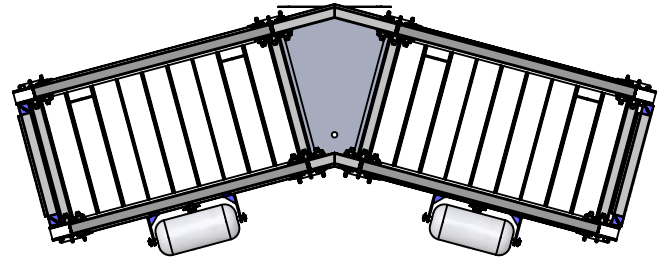

Fixed Corner 30 Degrees

3604-300-DATASHEET

Description

- Fixed Corner, 30 Degrees, for use with Sky Stage Ultra.

Summary

- Can be used to configure platform to desired shape.

CAD generated drawing.
Do not manually update.

First angle projection

Scale

1:20

INFORMATION

3604-300-DATASHEET

Dimensions

23.085"x30.443"x42.0" (WxDxH)

Weight

16.9 lbs

Material

Aluminum

Finish

None

The information contained in this drawing is the sole property of Sky Climber. Any reproduction in part or whole without the written permission of Sky Climber is prohibited.