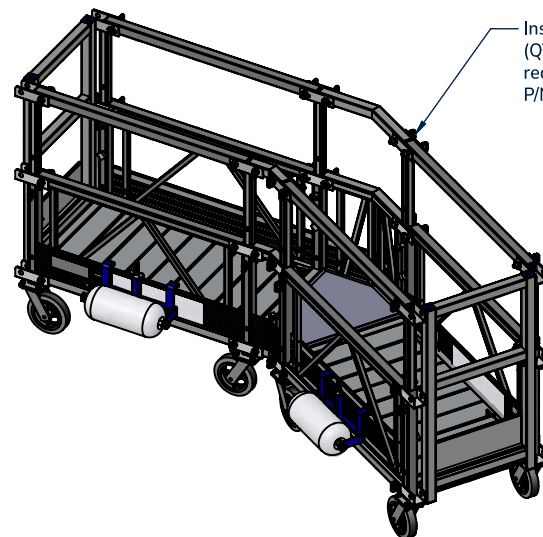

Fixed Corner 30 Degrees

3604-300-DATASHEET

Description

- Fixed Corner, 30 Degrees, for use with Sky Stage Ultra.

Summary

- Can be used to configure platform to desired shape.

CAD generated drawing.
Do not manually update.

First angle projection

Scale

1:20

INFORMATION

3604-300-DATASHEET

Dimensions

23.085"x30.443"x42.0" (WxDxH)

Weight

16.9 lbs

Material

Aluminum

Finish

None

The information contained in this drawing is the sole property of Sky Climber. Any reproduction in part or whole without the written permission of Sky Climber is prohibited.