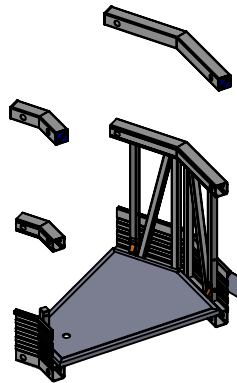

Fixed Corner 30 Degrees

3604-300-DATASHEET

Description

- Fixed Corner, 30 Degrees, for use with Sky Stage Ultra.

Summary

- Can be used to configure platform to desired shape.

CAD generated drawing.
Do not manually update.

First angle projection

Scale

1:20

INFORMATION

3604-300-DATASHEET

Dimensions

23.085"x30.443"x42.0" (WxDxH)

Weight

16.9 lbs

Material

Aluminum

Finish

None

The information contained in this drawing is the sole property of Sky Climber. Any reproduction in part or whole without the written permission of Sky Climber is prohibited.