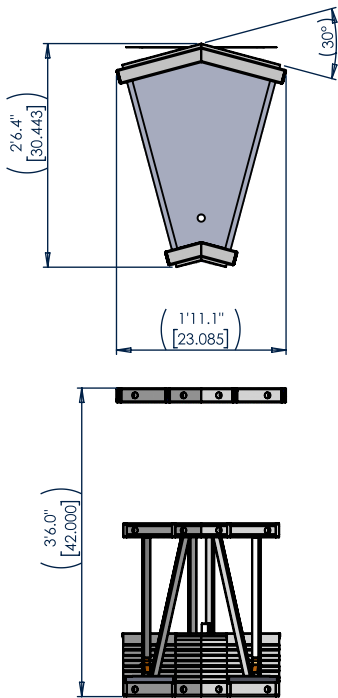

Fixed Corner 30 Degrees

3604-300-DATASHEET

Description

- Fixed Corner, 30 Degrees, for use with Sky Stage Ultra.

Summary

- Can be used to configure platform to desired shape.

CAD generated drawing.
Do not manually update.

First angle projection

Scale

1:20

INFORMATION

3604-300-DATASHEET

Dimensions

23.085"x30.443"x42.0" (WxDxH)

Weight

16.9 lbs

Material

Aluminum

Finish

None

The information contained in this drawing is the sole property of Sky Climber. Any reproduction in part or whole without the written permission of Sky Climber is prohibited.