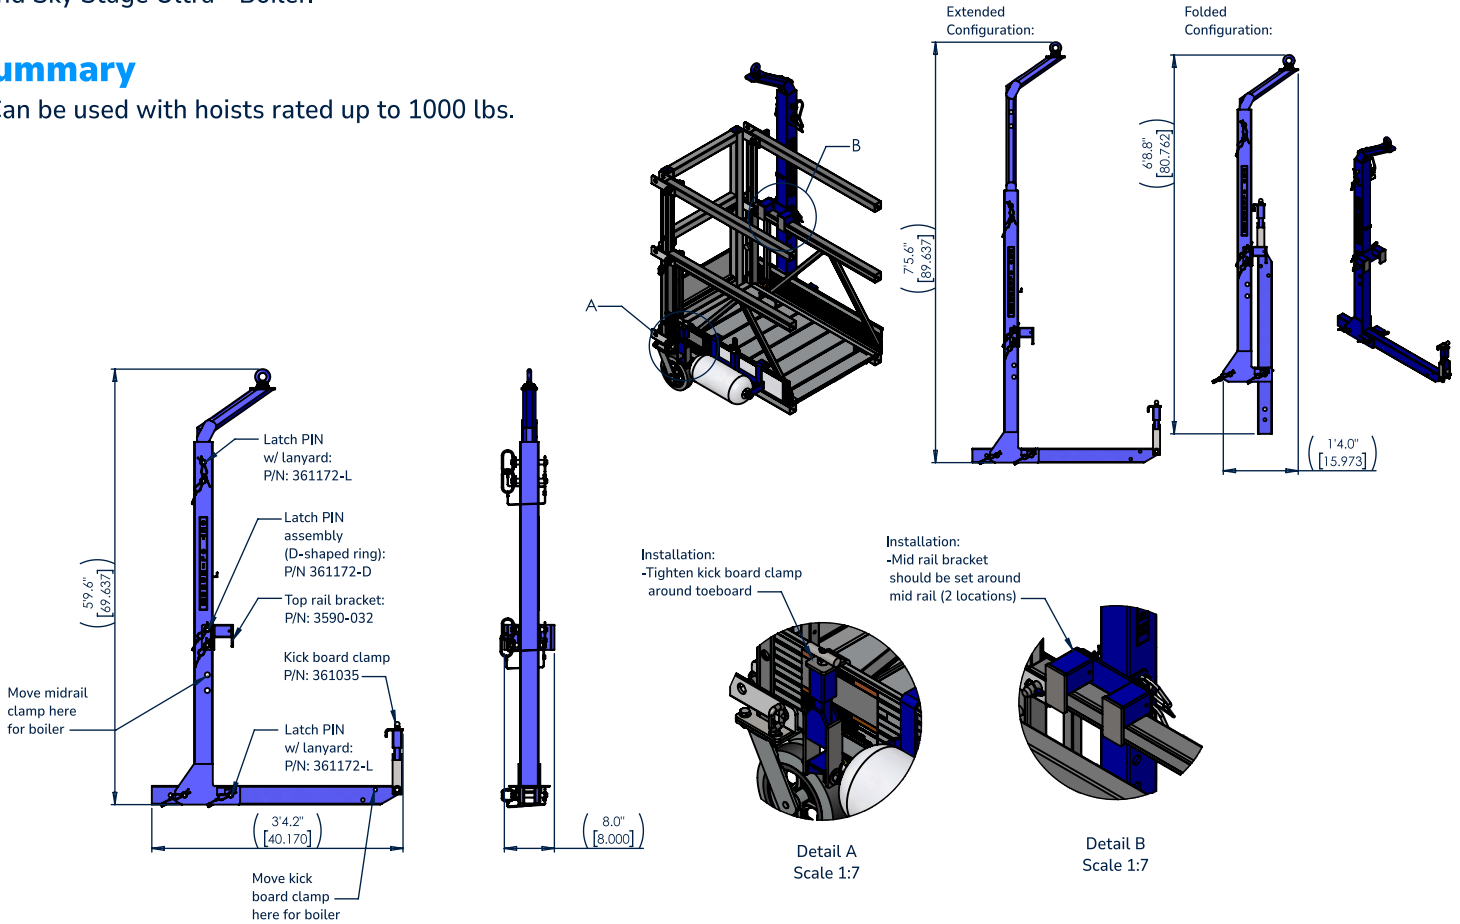

Adjustable Height Stirrup

3590-5000-DATASHEET

Description

- Adjustable Height Stirrup, for use with Sky Stage Ultra and Sky Stage Ultra - Boiler.

Summary

- Can be used with hoists rated up to 1000 lbs.

CAD generated drawing.
Do not manually update.

First angle projection

Scale

1:15

INFORMATION	3590-5000-DATASHEET
Dimensions	40.17"x8"x69.637"/89.637" (WxDxH)
Weight	104.8 lbs
Material	Steel
Finish	Blue Powder Coat

The information contained in this drawing is the sole property of Sky Climber. Any reproduction in part or whole without the written permission of Sky Climber is prohibited.