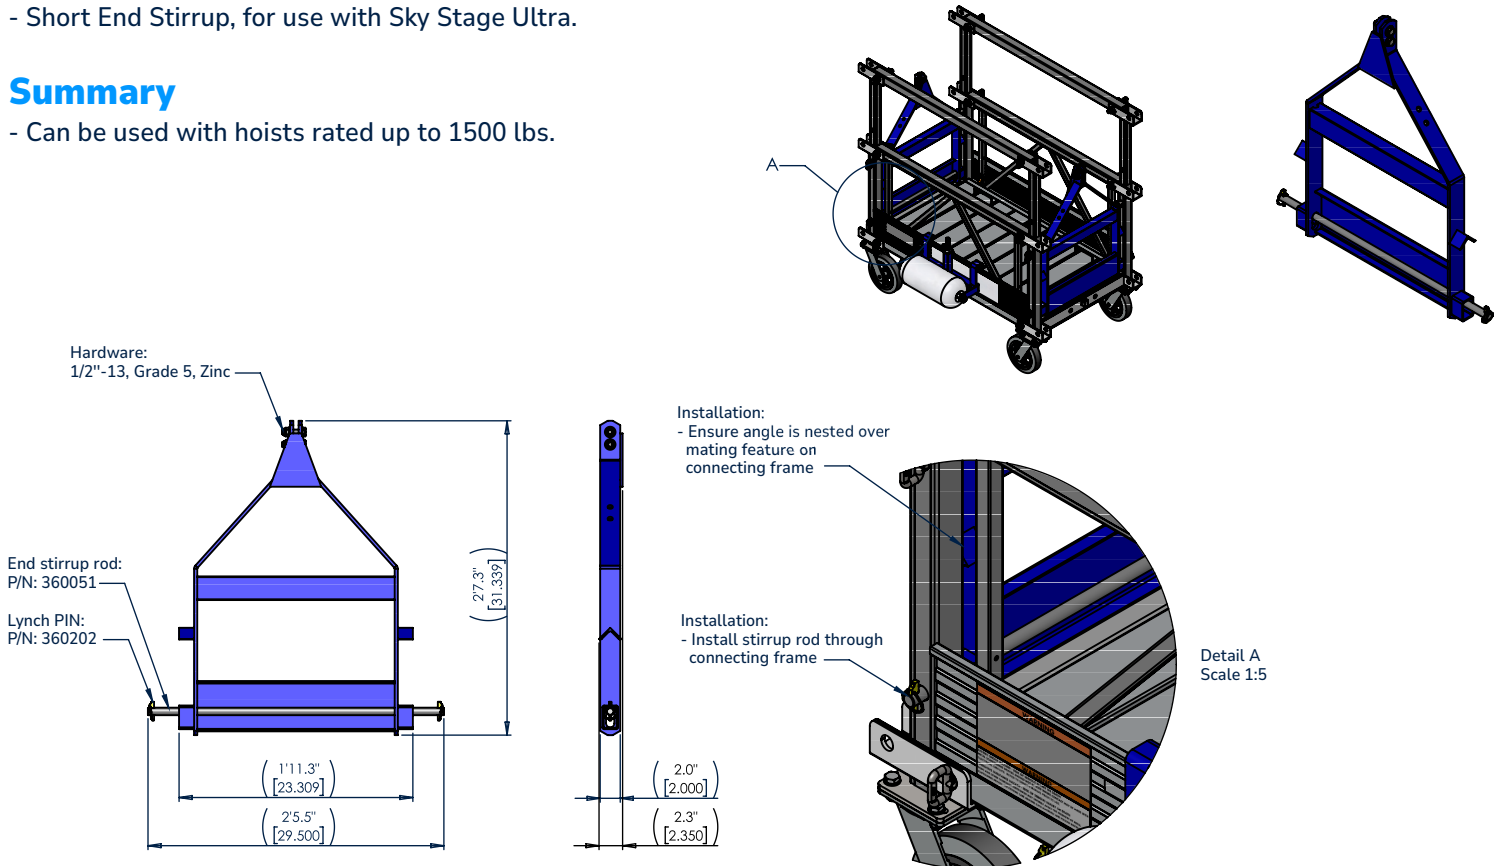

Short End Stirrup

4007-200-DATASHEET

Description

- Short End Stirrup, for use with Sky Stage Ultra.

Summary

- Can be used with hoists rated up to 1500 lbs.

CAD generated drawing.
Do not manually update.

First angle projection

Scale

1:10

INFORMATION

4007-200-DATASHEET

Dimensions

29.5"x2.35"x31.339" (WxDxH)

Material

Steel

Weight

28.9 lbs

Finish

Galvanized or Blue Powder Coat

The information contained in this drawing is the sole property of Sky Climber. Any reproduction in part or whole without the written permission of Sky Climber is prohibited.