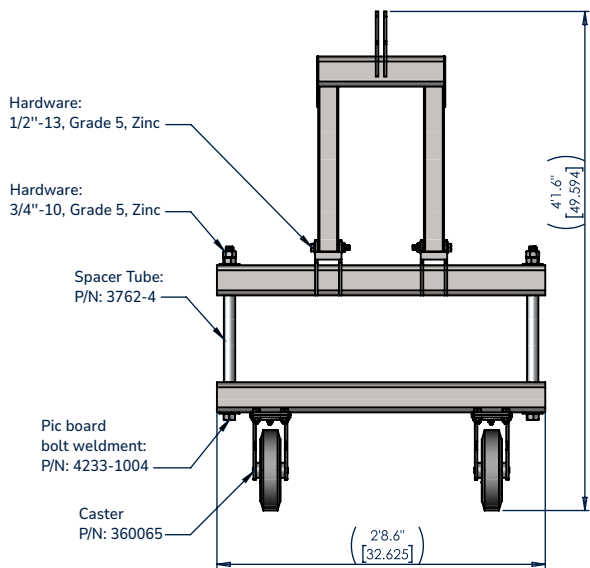

Pick Board Stirrup

4233-1000-DATASHEET

Description

- Pic Board Stirrup, for use with Sky Stage Ultra.

Summary

- Can be used with hoists rated up to 1000 lbs.

CAD generated drawing. Do not manually update. First angle projection Scale 1:10

INFORMATION		4233-1000-DATASHEET	
Dimensions		32.625"x9.137"x49.574" (WxDxH)	
Material		Steel	
Weight		76.6 lbs	
Finish		Blue Powder Coat	

The information contained in this drawing is the sole property of Sky Climber. Any reproduction in part or whole without the written permission of Sky Climber is prohibited.