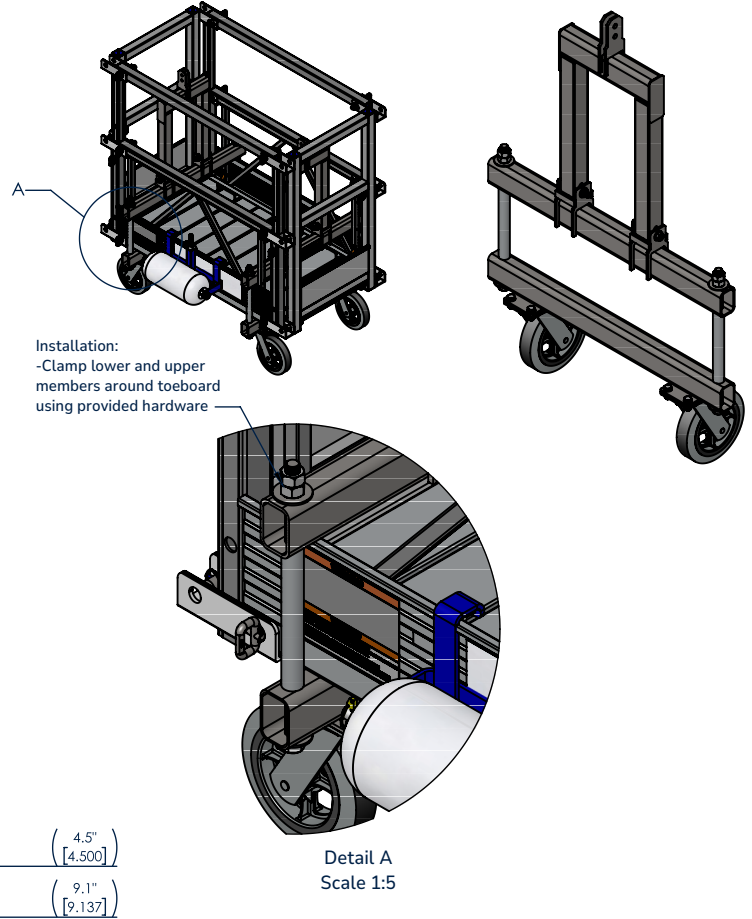

Pick Board Stirrup

4233-1000-DATASHEET

Description

- Pic Board Stirrup, for use with Sky Stage Ultra.

Summary

- Can be used with hoists rated up to 1000 lbs.

CAD generated drawing. Do not manually update. First angle projection Scale 1:10

INFORMATION		4233-1000-DATASHEET	
Dimensions		32.625"x9.137"x49.574" (WxDxH)	
Material		Steel	
Weight		76.6 lbs	
Finish		Blue Powder Coat	

The information contained in this drawing is the sole property of Sky Climber. Any reproduction in part or whole without the written permission of Sky Climber is prohibited.