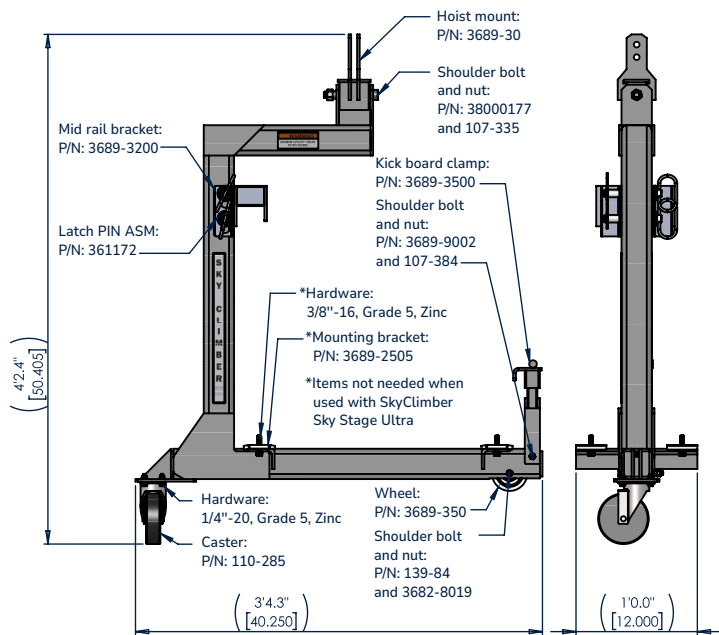

Pass By Stirrup

3689-3100-DATASHEET

Description

- Pass By Stirrup, for use with Sky Stage Ultra.

Summary

- Can be used with hoists rated up to 1500 lbs.

CAD generated drawing.
Do not manually update.

First angle projection

Scale
1:10

INFORMATION	3689-3100-DATASHEET
Dimensions	40.25"x12"x50.405" (WxDxH)
Material	Steel
Weight	103.8 lbs
Finish	Galvanized

The information contained in this drawing is the sole property of Sky Climber. Any reproduction in part or whole without the written permission of Sky Climber is prohibited.