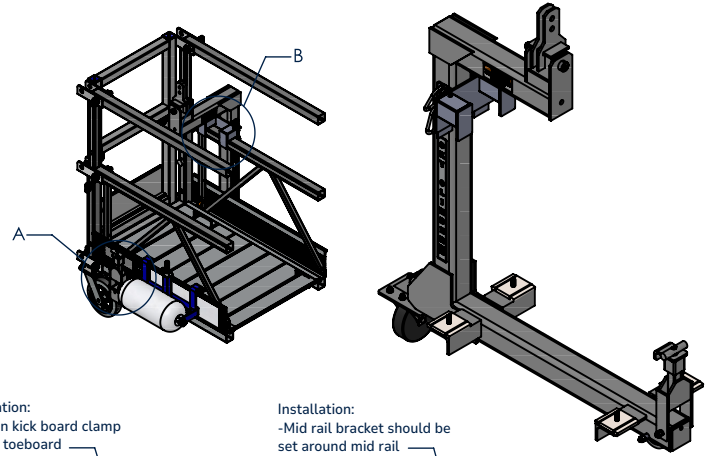

Pass By Stirrup

3689-3100-DATASHEET

Description

- Pass By Stirrup, for use with Sky Stage Ultra.

Summary

- Can be used with hoists rated up to 1500 lbs.

CAD generated drawing.
Do not manually update.

First angle projection

Scale
1:10

INFORMATION	3689-3100-DATASHEET
Dimensions	40.25"x12"x50.405" (WxDxH)
Material	Steel
Weight	103.8 lbs
Finish	Galvanized

The information contained in this drawing is the sole property of Sky Climber. Any reproduction in part or whole without the written permission of Sky Climber is prohibited.