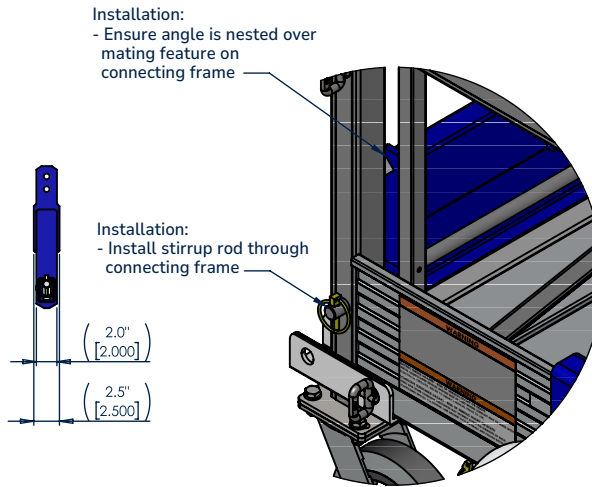

Low Mount End Stirrup

3623-3000-DATASHEET

Description

- Low Mount End Stirrup, for use with Sky Stage Ultra.

Summary

- Can be used with hoists rated up to 1500 lbs.

Detail A
Scale 1:5

CAD generated drawing.
Do not manually update.

First angle projection

Scale

1:10

INFORMATION	3623-3000-DATASHEET
Dimensions	29.5"x2.5"x13.853" (WxDxH)
Material	Steel
Weight	21.6 lbs
Finish	Blue Powder Coat

The information contained in this drawing is the sole property of Sky Climber. Any reproduction in part or whole without the written permission of Sky Climber is prohibited.