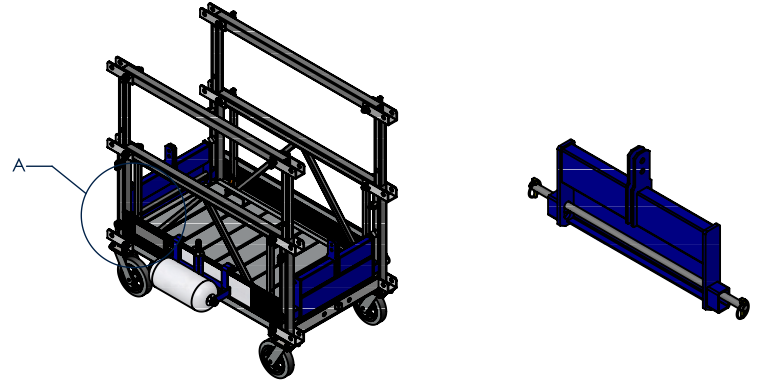

Low Mount End Stirrup

3623-3000-DATASHEET

Description

- Low Mount End Stirrup, for use with Sky Stage Ultra.

Summary

- Can be used with hoists rated up to 1500 lbs.

Detail A
Scale 1:5

CAD generated drawing.
Do not manually update.

First angle projection

Scale

1:10

INFORMATION	3623-3000-DATASHEET
Dimensions	29.5"x2.5"x13.853" (WxDxH)
Material	Steel
Weight	21.6 lbs
Finish	Blue Powder Coat

The information contained in this drawing is the sole property of Sky Climber. Any reproduction in part or whole without the written permission of Sky Climber is prohibited.