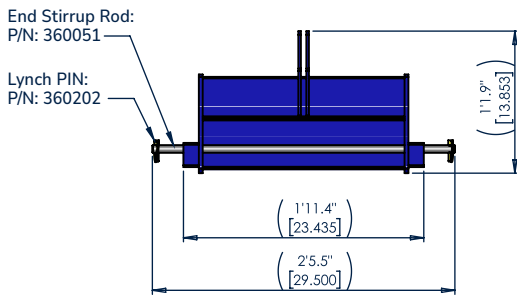

Low Mount End Stirrup

3623-3000-DATASHEET

Description

- Low Mount End Stirrup, for use with Sky Stage Ultra.

Summary

- Can be used with hoists rated up to 1500 lbs.

Detail A
Scale 1:5

CAD generated drawing.
Do not manually update.

First angle projection

Scale

1:10

INFORMATION	3623-3000-DATASHEET
Dimensions	29.5"x2.5"x13.853" (WxDxH)
Material	Steel
Weight	21.6 lbs
Finish	Blue Powder Coat

The information contained in this drawing is the sole property of Sky Climber. Any reproduction in part or whole without the written permission of Sky Climber is prohibited.