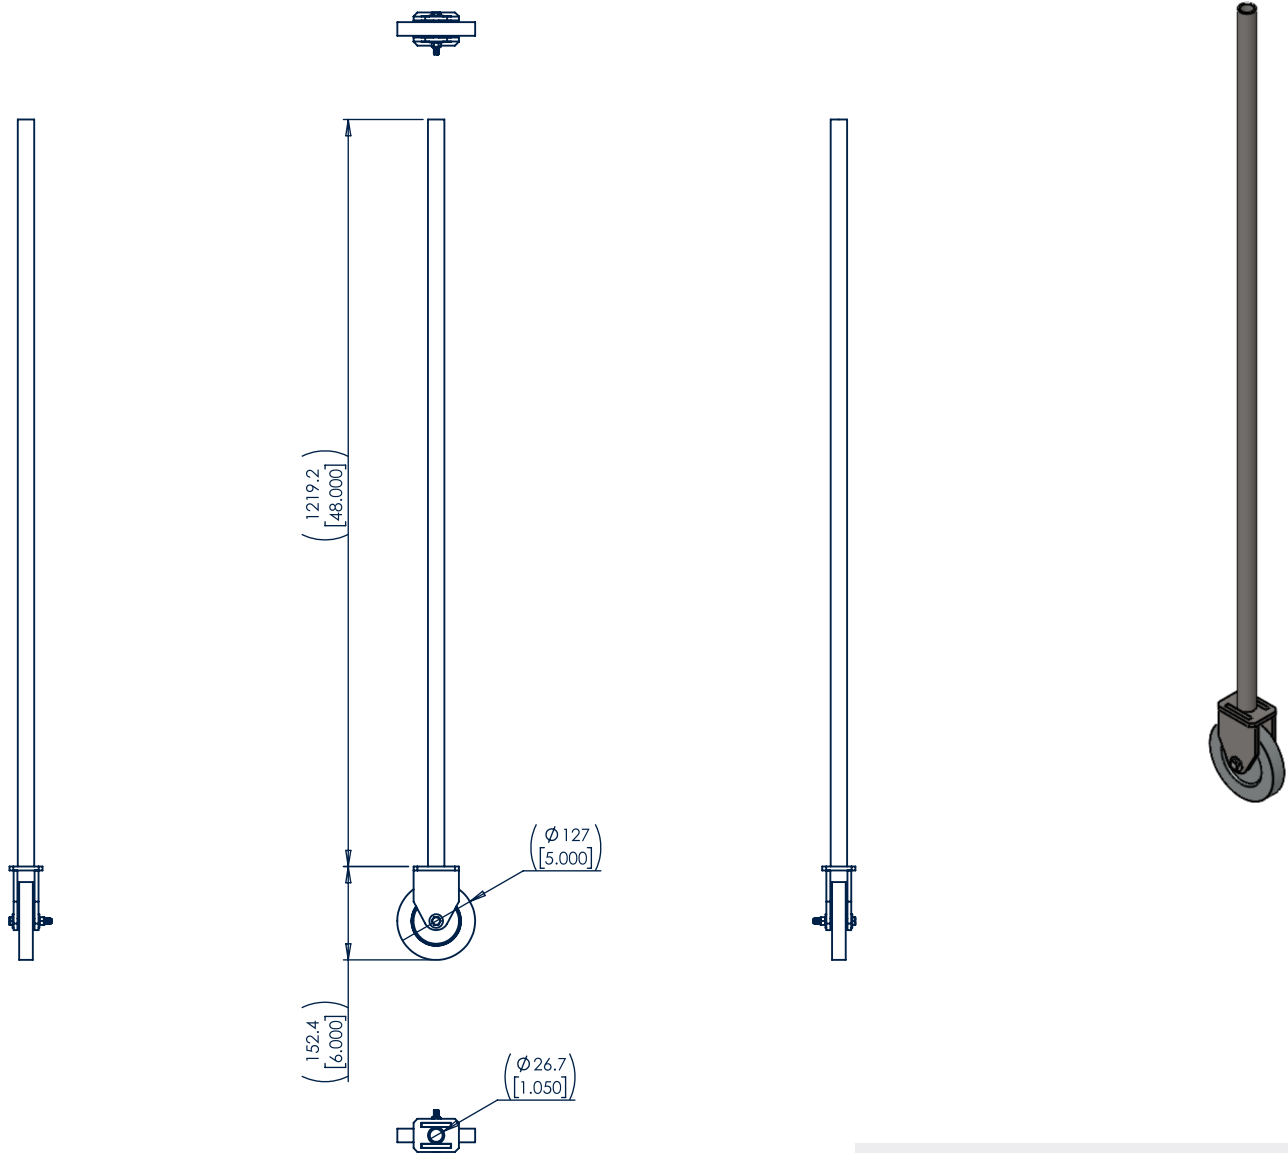

IC1000 Wall Roller

3431-7000-DATASHEET

Description

- Extendable Wall Roller and Clamp kit meant to be used with the IC1000 workcage.

CAD generated drawing.
Do not manually update.

First angle projection

Scale
1:20

IC1000 Wall Roller

3431-7000-DATASHEET

Description

- Wheel clamp, assembly

CAD generated drawing.
Do not manually update.

First angle projection

Scale

1:20

IC1000 Wall Roller

3431-7000-DATASHEET

Description

- Wall roller on post, assy

CAD generated drawing.
Do not manually update.

First angle projection

Scale
1:8

The information contained in this drawing is the sole property of Sky Climber. Any reproduction in part or whole without the written permission of Sky Climber is prohibited.