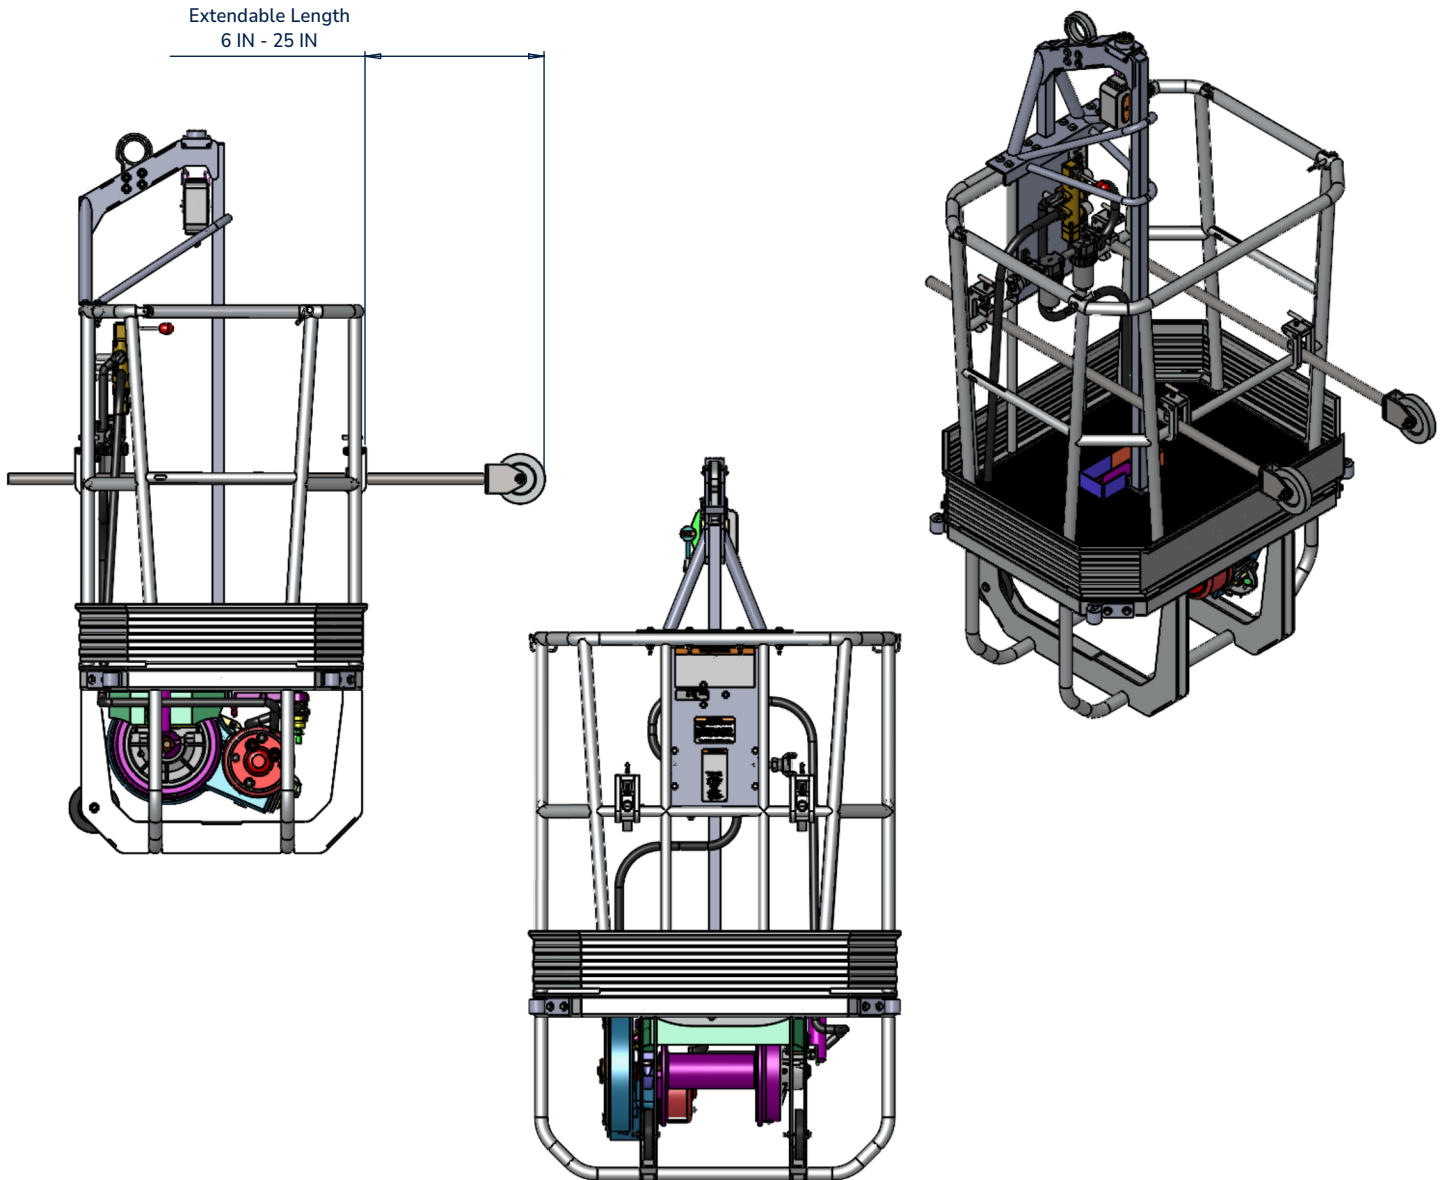

IC1000 Wall Roller

3431-7000-DATASHEET

Description

- Extendable Wall Roller and Clamp kit meant to be used with the IC1000 workcage.

CAD generated drawing.
Do not manually update.

First angle projection

Scale
1:20

IC1000 Wall Roller

3431-7000-DATASHEET

Description

- Wheel clamp, assembly

CAD generated drawing.
Do not manually update.

First angle projection

Scale

1:20

IC1000 Wall Roller

3431-7000-DATASHEET

Description

- Wall roller on post, assy

CAD generated drawing.
Do not manually update.

First angle projection

Scale
1:8

The information contained in this drawing is the sole property of Sky Climber. Any reproduction in part or whole without the written permission of Sky Climber is prohibited.

© 2026 Sky Climber, LLC. All rights reserved. Specifications subject to change without notice.

IC1000 Wall Roller

3431-7000-DATASHEET

Description

- Completed IC1000

CAD generated drawing.
Do not manually update.