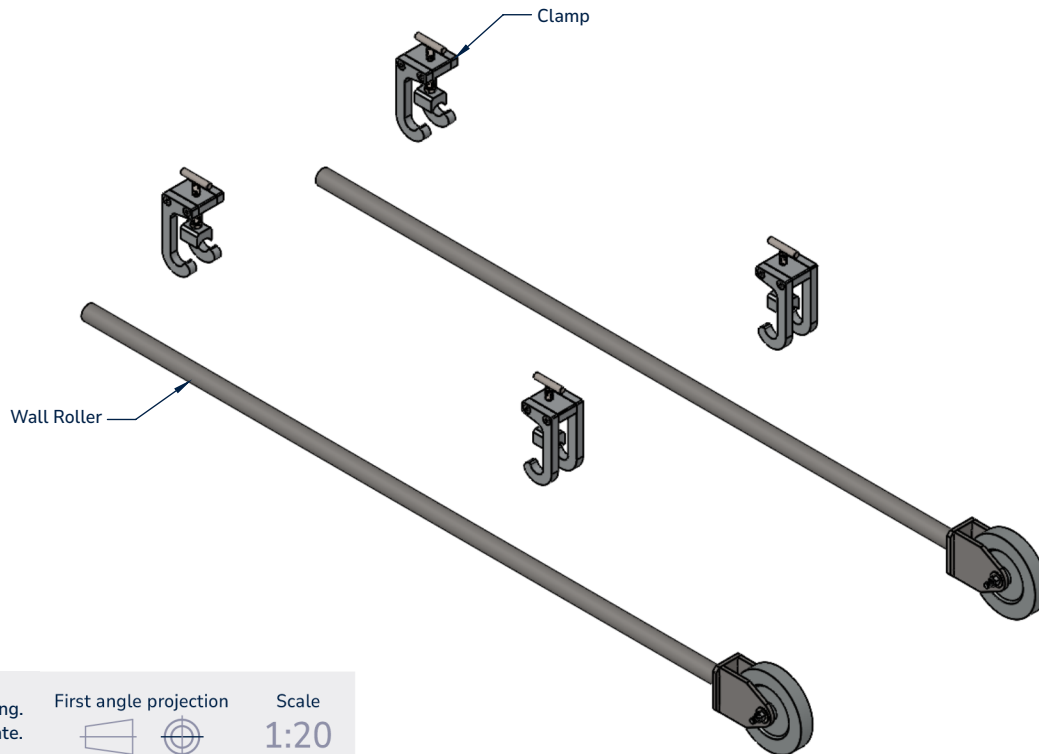

IC1000 Wall Roller

3431-7000-DATASHEET

Description

- Extendable Wall Roller and Clamp kit meant to be used with the IC1000 workcage.

CAD generated drawing.
Do not manually update.

First angle projection

Scale
1:20

INFORMATION	3431-7000-DATASHEET
Pipe Size Compatibility	1.00 inch
Extendable length after installation	6 - 25 inches
Total Kit Weight	24.808 lbs
Wall Roller Weight	10.620 lbs (2x per kit)
Wall Roller Dimensions	See page 3
Wall Roller Material	Galvanized Steel
Clamp Weight	0.892 lbs (4x per kit)
Clamp Dimensions	See Page 2
Clamp Material	6061 Aluminum

IC1000 Wall Roller

3431-7000-DATASHEET

Description

- Wheel clamp, assembly

CAD generated drawing.
Do not manually update.

First angle projection

Scale

1:20