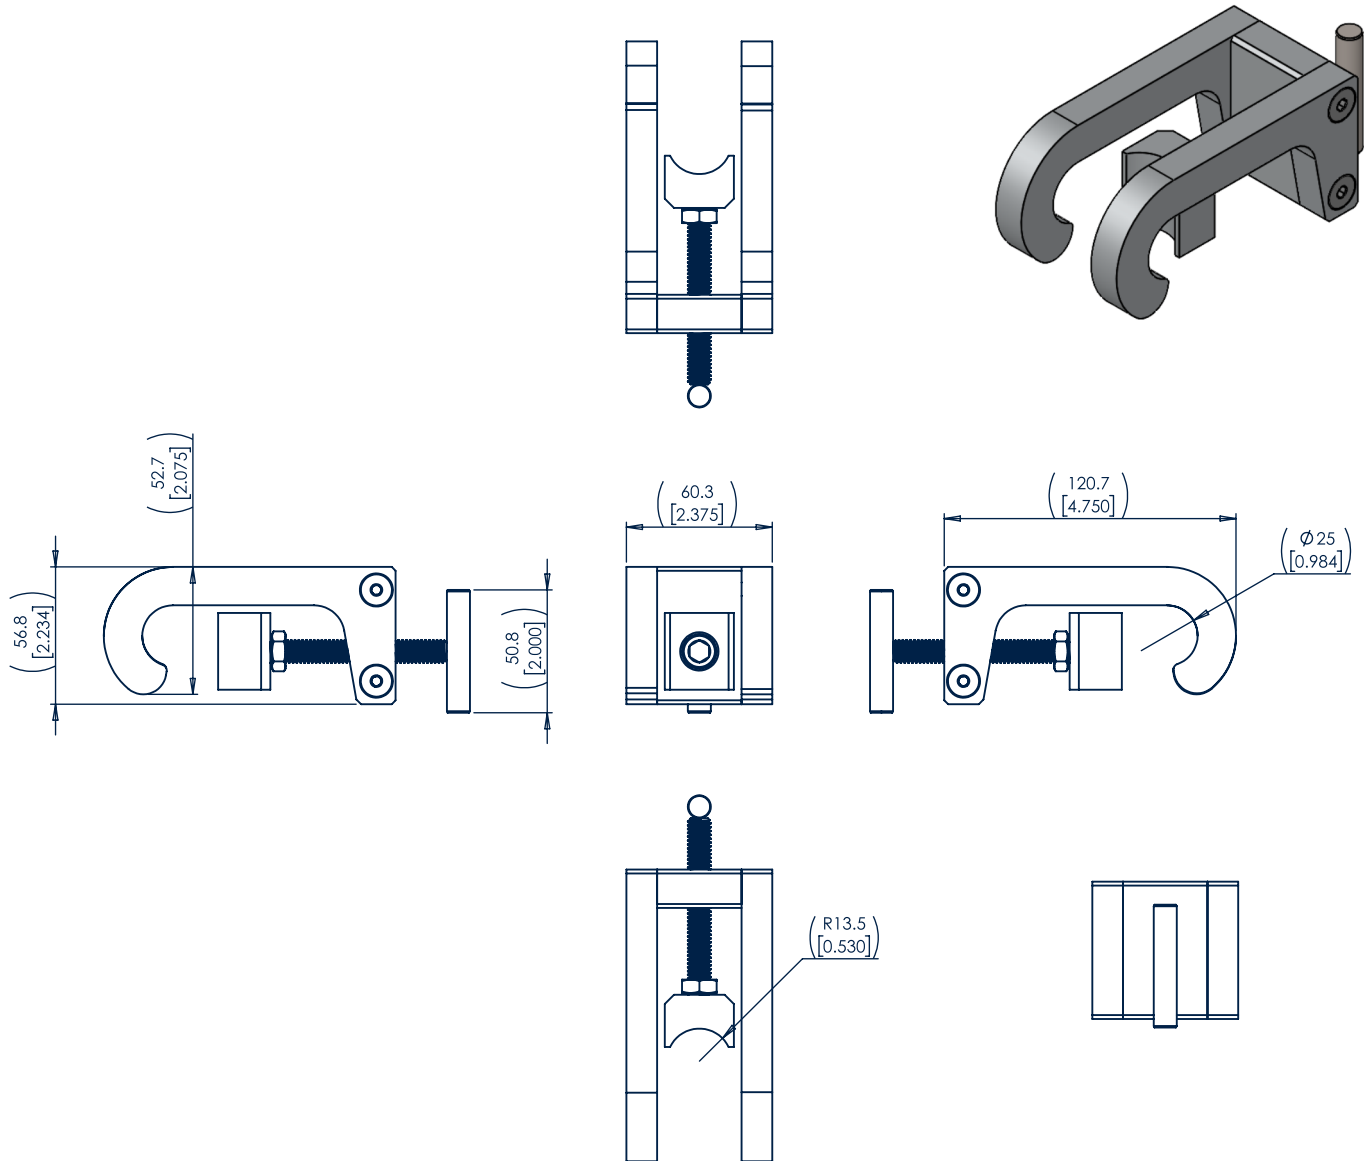

IC1000 Wall Roller

3431-7000-DATASHEET

Description

- Extendable Wall Roller and Clamp kit meant to be used with the IC1000 workcage.

CAD generated drawing.
Do not manually update.

First angle projection

Scale
1:20

INFORMATION	3431-7000-DATASHEET
Pipe Size Compatibility	1.00 inch
Extendable length after installation	6 - 25 inches
Total Kit Weight	24.808 lbs
Wall Roller Weight	10.620 lbs (2x per kit)
Wall Roller Dimensions	See page 3
Wall Roller Material	Galvanized Steel
Clamp Weight	0.892 lbs (4x per kit)
Clamp Dimensions	See Page 2
Clamp Material	6061 Aluminum

The information contained in this drawing is the sole property of Sky Climber. Any reproduction in part or whole without the written permission of Sky Climber is prohibited.

© 2026 Sky Climber, LLC. All rights reserved. Specifications subject to change without notice.

IC1000 Wall Roller

3431-7000-DATASHEET

Description

- Wheel clamp, assembly

CAD generated drawing.
Do not manually update.

First angle projection

Scale

1:20