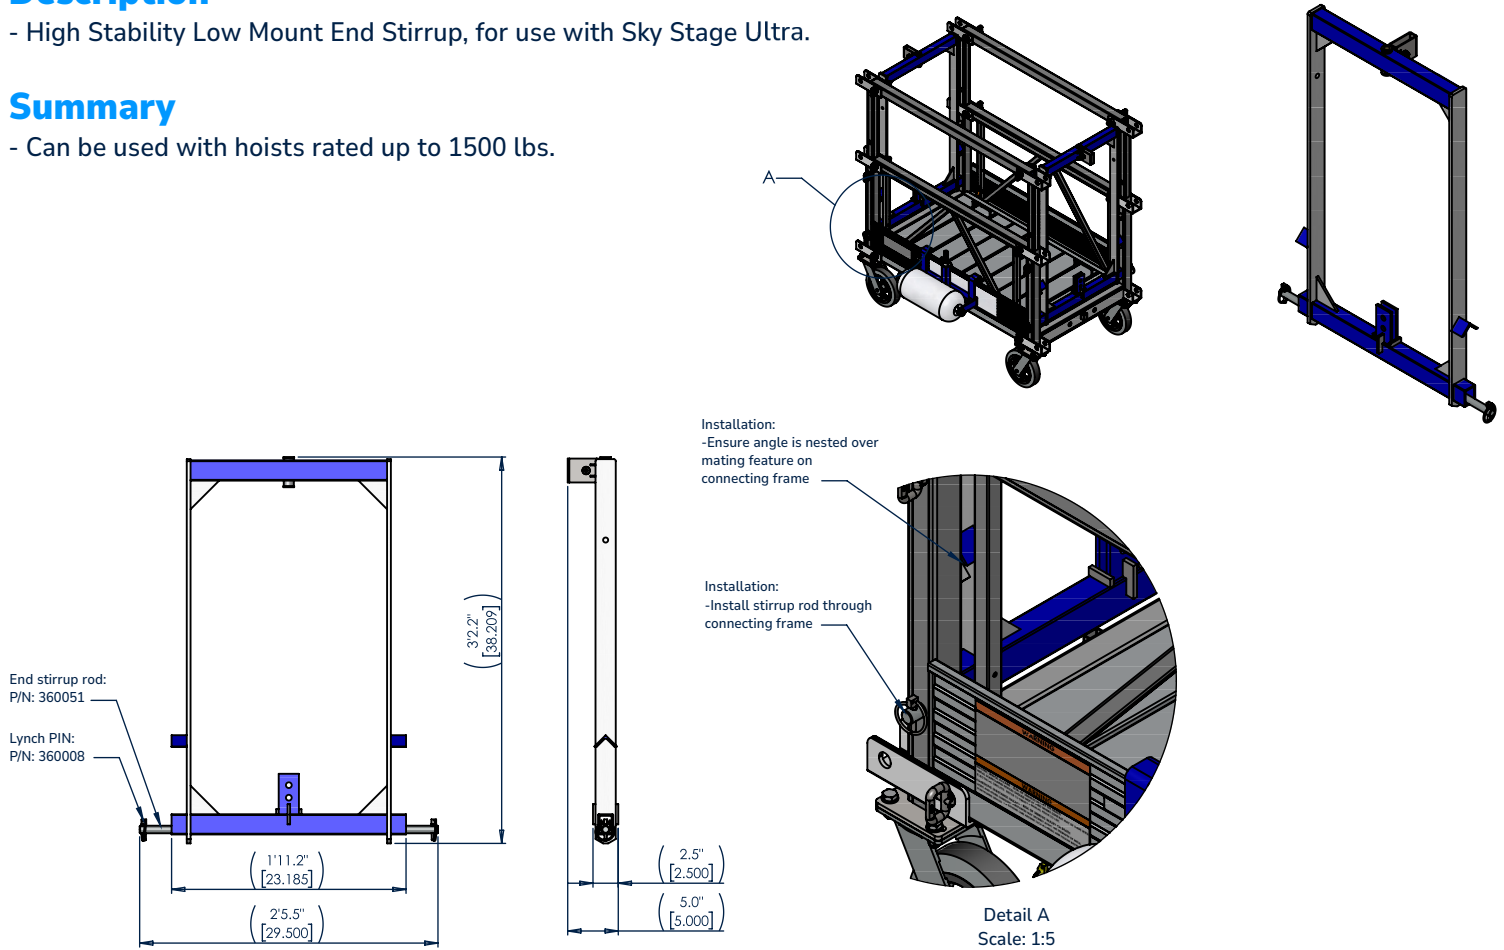

High Stability Low Mount End Stirrup

360220-DATASHEET

Description

- High Stability Low Mount End Stirrup, for use with Sky Stage Ultra.

Summary

- Can be used with hoists rated up to 1500 lbs.

CAD generated drawing.
Do not manually update.

First angle projection

Scale

1:10

INFORMATION

360220-DATASHEET

Dimensions

29.5"x5.0"x38.209" (WxDxH)

Material

Steel

Weight

34.1 lbs

Finish

Galvanized

The information contained in this drawing is the sole property of Sky Climber. Any reproduction in part or whole without the written permission of Sky Climber is prohibited.