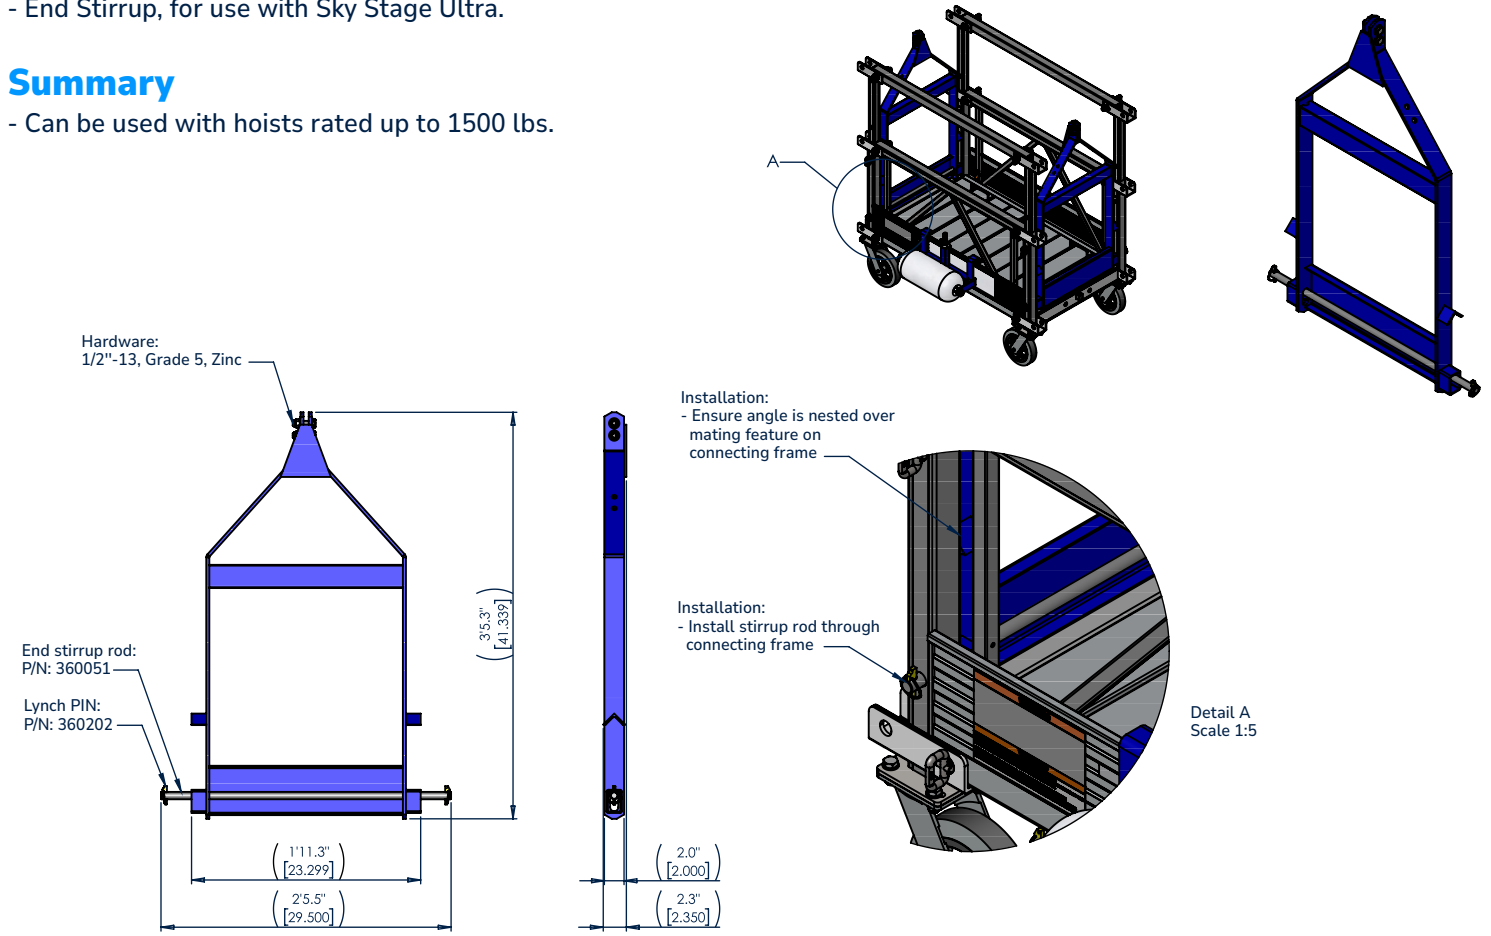

End Stirrup

360150-DATASHEET

Description

- End Stirrup, for use with Sky Stage Ultra.

Summary

- Can be used with hoists rated up to 1500 lbs.

CAD generated drawing.
Do not manually update.

First angle projection

Scale

1:10

INFORMATION

360150-DATASHEET

Dimensions

29.5"x2.35"x41.339" (WxDxH)

Material

Steel

Weight

32.2 lbs

Finish

Galvanized

The information contained in this drawing is the sole property of Sky Climber. Any reproduction in part or whole without the written permission of Sky Climber is prohibited.