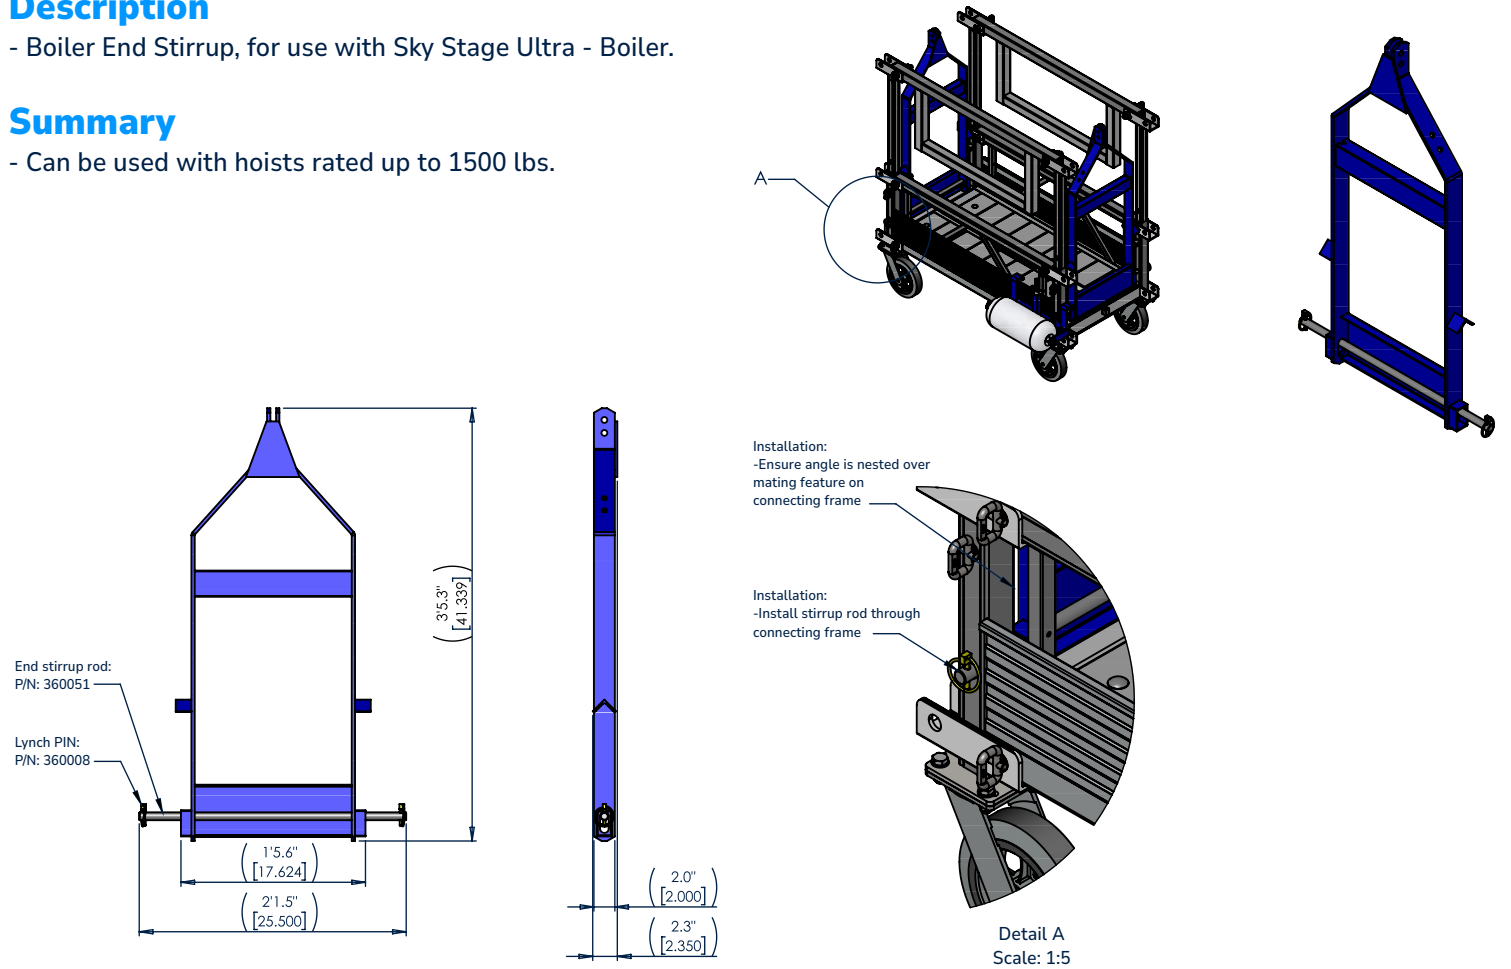

Boiler End Stirrup

361011-DATASHEET

Description

- Boiler End Stirrup, for use with Sky Stage Ultra - Boiler.

Summary

- Can be used with hoists rated up to 1500 lbs.

CAD generated drawing.
Do not manually update.

First angle projection

Scale

1:10

INFORMATION

361011-DATASHEET

Dimensions

25.5"x2.35"x41.339" (WxDxH)

Material

Steel

Weight

28.7 lbs

Finish

Galvanized

The information contained in this drawing is the sole property of Sky Climber. Any reproduction in part or whole without the written permission of Sky Climber is prohibited.