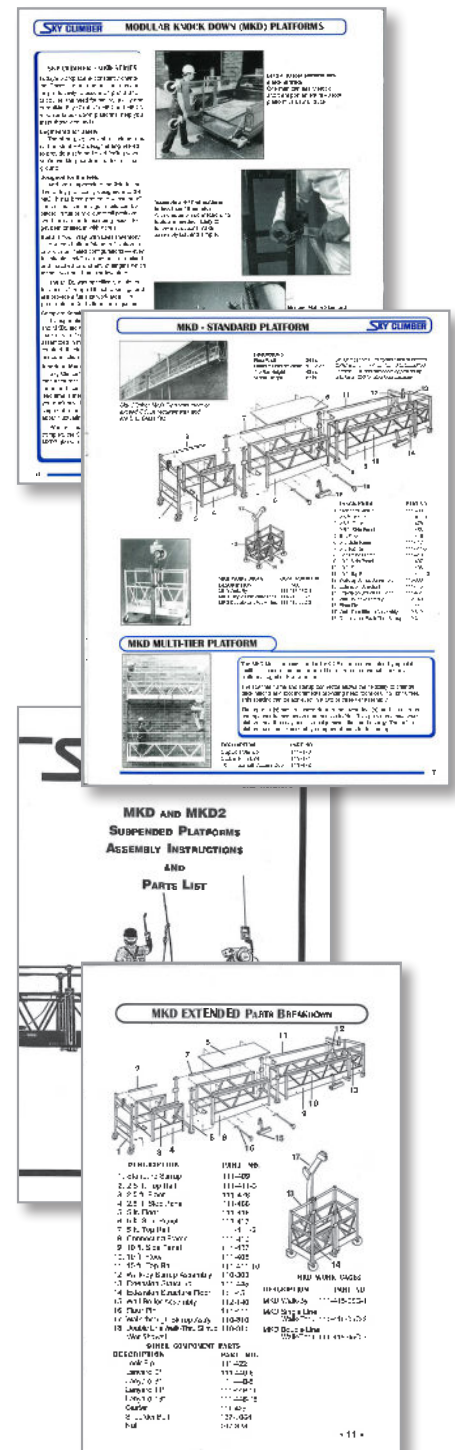

Supplies are limited and once they are gone, they are gone. Call today for availability.

Available Parts and Components

Part Number	Description
107-1087	Folding MKD Stirrup Pin, Special
107-1088	Folding MKD Hoist Bar Pin, 5/8x4 in
111-025	2.5 foot MKD section
111-409	MKD END STIRRUP
111-417	MKD 5 FT SIDE PANEL
111-441	FLOOR PIN, MKD
111-471	MULTI-TIER SPANNER STIRRUP, MKD
111-486-30	FLOOR PLATE, MKD 30 DEG CORNER
111-486-45	FLOOR PLATE, MKD 45 DEG CORNER
111-516-1	RIGHT LOWER HINGE HALF CUT OUT, MKD2
111-516-2	LEFT LOWER HINGE HALF CUT OUT, MKD2
111-522	MKD-2 2.5 FT SIDE PANEL
111-526	MKD2 5 FT FLOOR
111-531	AL MKD SIDE REINFORCEMENT PLATE
111-536	UL LOAD / CONFIGURATION DECAL, MKD2
112-127	U-PROFILE, MKD WALL ROLLER
35000108	MKD ADJ CORNER HINGE PLT
932-1	CUSTOM AL EXTRUSION, MKD RAIL