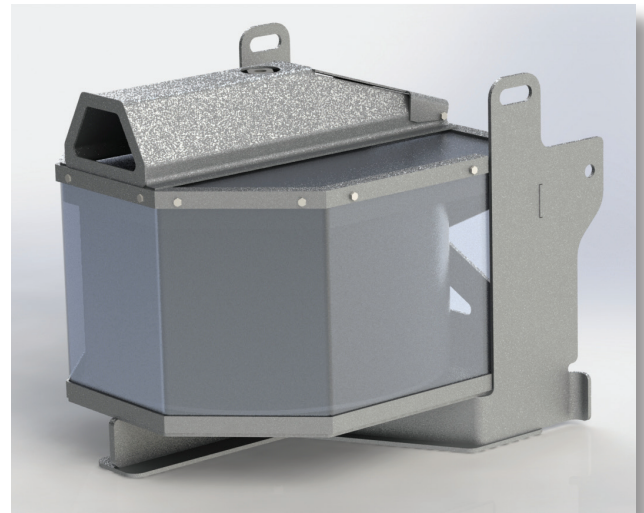

SKY CLIMBER®

New
Product

HIGH-CAPACITY Passive Wire Winder

This new Passive Wire Winder will accommodate up to 750 feet of wire rope, making taller drops possible.

The High-Capacity Passive Wire Winder is compatible with any Sky Climber LNX or Compact-series personnel hoist, and can be used with material lifting systems as well.

With its increased capacity, these wire winders will add versatility to your fleet. They mount on connecting frames at the end of standard SSU (Sky Stage Ultra) platforms and installation takes just minutes with pin connectors.

The High Capacity Passive Wire Winder includes a guide spring for use with Sky Climber Compact-series hoists. This guide spring is not necessary when used with LNX models.

Specifications

Part Number	4308-1000
Weight	75 pounds
Capacity	750 feet
Construction	Aluminum