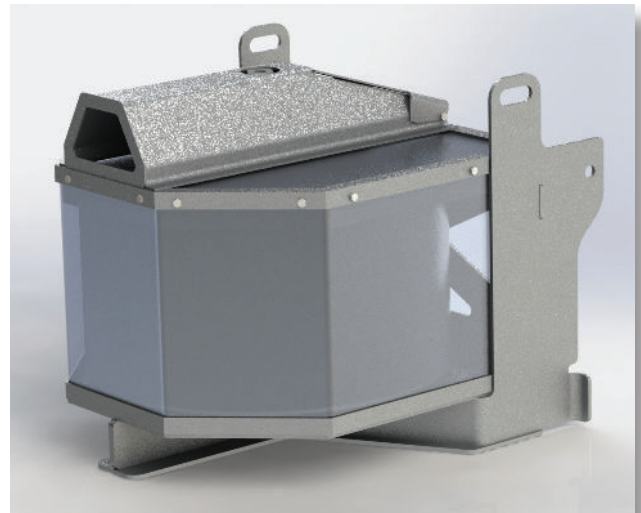

SKY CLIMBER®

New
Product

HIGH-CAPACITY Passive Wire Winder

This new Passive Wire Winder will accommodate up to 750 feet of wire rope, making taller drops possible.

The High-Capacity Passive Wire Winder is compatible with any Sky Climber LNX or Compact-series personnel hoist, and can be used with material lifting systems as well.

With its increased capacity, these wire winders will add versatility to your fleet. They mount on connecting frames at the end of standard SSU (Sky Stage Ultra) platforms and installation takes just minutes with pin connectors.

The High Capacity Passive Wire Winder includes a guide spring for use with Sky Climber Compact-series hoists. This guide spring is not necessary when used with LNX models.

Specifications

Part Number	4308-1000
Weight	75 pounds
Capacity	750 feet
Construction	Aluminum